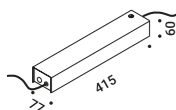

Compulsory accessories / Accessori obbligatori

Drivers / Alimentatori

Driver with plug / Alimentatore con spina		Not included	
Matt White	Input 100-240V - 50/60Hz Output 48V - Max 80W - IP20 Dimmer on board	INFINITO 6	1X0060300.01.06
Matt Black	Input 100-240V - 50/60Hz Output 48V - Max 80W - IP20 Dimmer on board	INFINITO 6	1X0060400.01.06