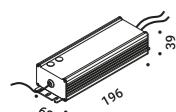

Driver / Alimentatore		Not included	
100-240V	48V/80W/IP67/1-10V	INFINITO 6	1Z1120400