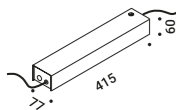

Driver with plug / Alimentatore con spina		Not included	
Matt White	Input 100-240V - 50/60Hz Output 48V - Max 150W - IP20 Dimmer on board	INFINITO 12	1X0060300.02.06
Matt Black	Input 100-240V - 50/60Hz Output 48V - Max 150W - IP20 Dimmer on board	INFINITO 12	1X0060400.02.06