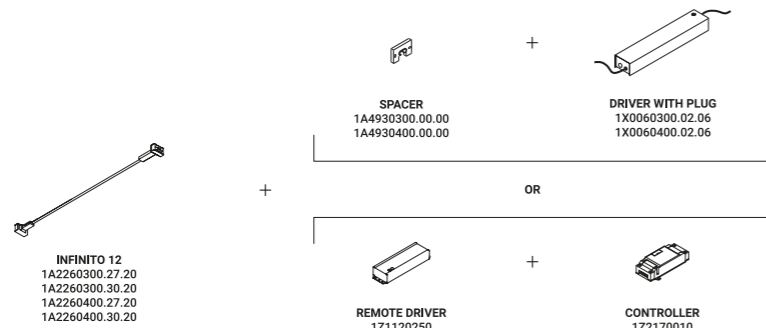

How to order - INFINITO 18

Wall-Systems / Indirect / Indoor

Material Metal
Finish .03 Matt White .04 Matt Black

Note Special stainless steel tape (18 mm) stretched from wall to wall. Available in 6 / 12 / 18 m with a single power unit and uniform lighting. Available in Tunable White (TW – 5 / 10 m) version. LED strip that can be divided every 96,6 mm. INFINITO 6 and INFINITO 12: possibility for the luminaires to be powered by ENDLESS system (Max 48V DC - Max 150W - Max 4A) and to be used, on the same circuit, with the ENDLESS models.

Speciale nastro (18 mm) in acciaio inox teso da parete a parete. Disponibile da 6 / 12 / 18 m con un'unica alimentazione e illuminamento uniforme. Disponibile in versione Tunable White (TW – 5 / 10 m). Strip LED sezionabile ogni 96,6 mm. INFINITO 6 e INFINITO 12: apparecchi illuminanti alimentabili anche con il sistema ENDLESS (Max 48V DC - Max 150W - Max 4A) ed utilizzabili, sullo stesso circuito, con i modelli ENDLESS.