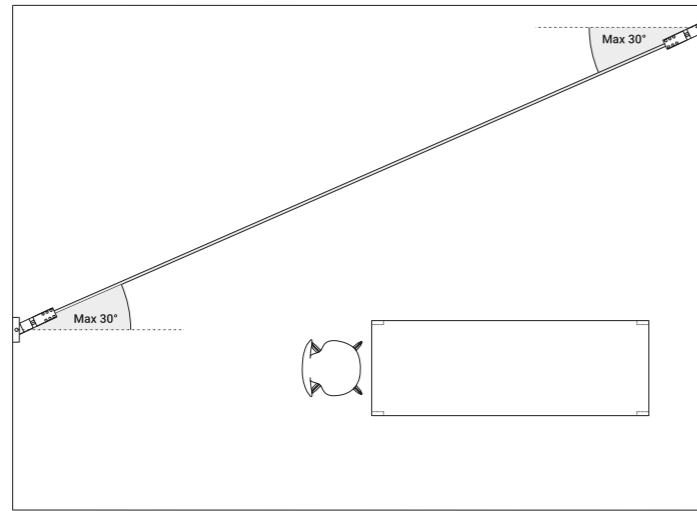

Swallows / Rondini		Not included	
Matt Black		1A0290400.00.00	

Example of installation with remote driver

Example of installation with driver with plug

Example of installation with max rotation 30°

1A0340400.00.00 - 1A0350400.00.00 - Example of installation with kit wall connection sloped 75°