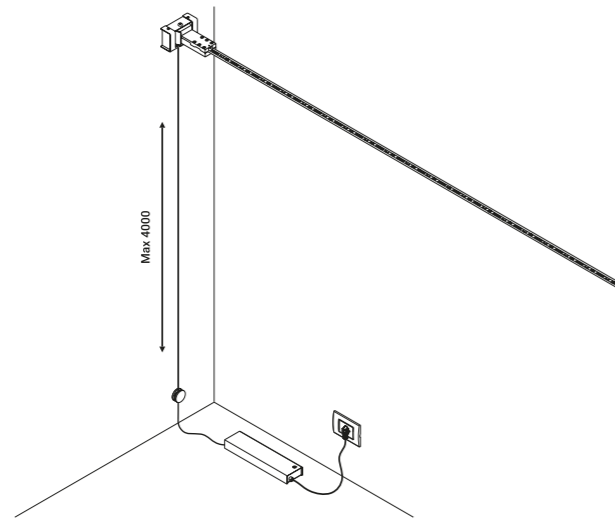

Kit wall connection sloped right 75° / Kit attacco da parete per inclinazione 75° destro		Not included	
Matt White		1A0340300.00.00	
Matt Black		1A0340400.00.00	

Kit wall connection sloped left 75° / Kit attacco da parete per inclinazione 75° sinistro		Not included	
Matt White		1A0350300.00.00	
Matt Black		1A0350400.00.00	

Swallows / Rondini		Not included	
Matt Black		1A0290400.00.00	

Example of installation with remote driver

Example of installation with driver with plug

Example of installation with max rotation 30°

1A0340400.00.00 - 1A0350400.00.00 - Example of installation with kit wall connection sloped 75°