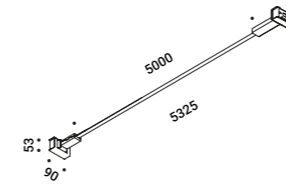

Note Tunable White describes the variable colour temperature controls from warm white to cool white light. *Tunable White è la regolazione variabile della temperatura di colore della luce dalla tonalità calda a quella fredda.*

INFINITO 5 TW
Tunable White
96W
24V DC
2700K - 4690lm / 6500K - 5190lm
CRI >90
Driver not included
CE IP20

Matt White - 2700K / 6500K
Matt Black - 2700K / 6500K

1A4860300.96.20
1A4860400.96.20