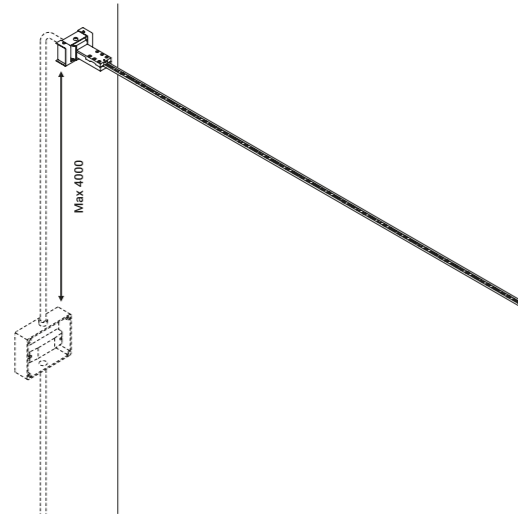

Example of installation with remote driver