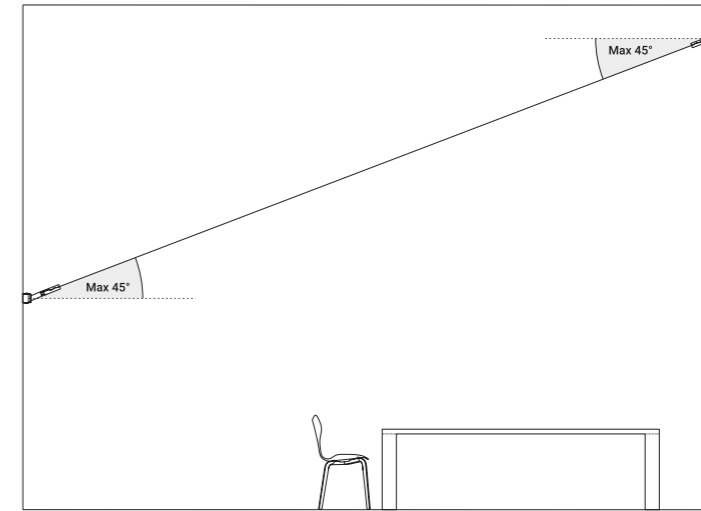

Swallows / Rondini		Not included	
Matt Black		1A0290400.00.00	

Example of installation with remote driver

Example of installation with driver with plug

Example of installation with max rotation 30°

1A0340400.00.00 - 1A0350400.00.00 - Example of installation with kit wall connection sloped 75°