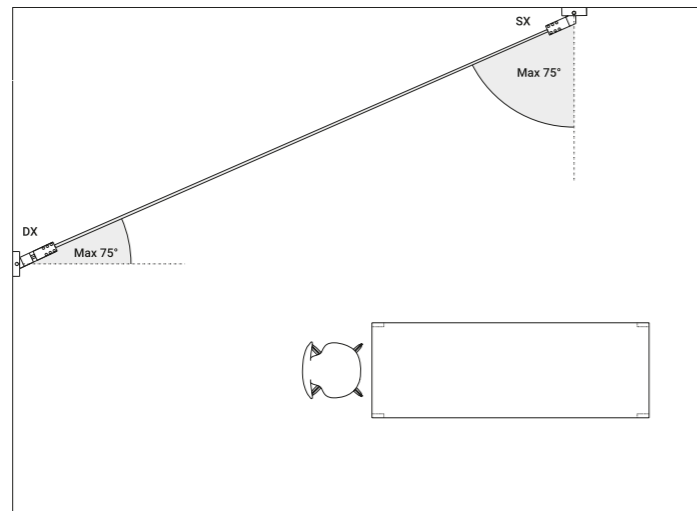

Swallows / Rondini		Not included	
Matt Black		1A0290400.00.00	

Example of installation with remote driver

Example of installation with driver with plug

Example of installation with max rotation 30°

1A0340400.00.00 - 1A0350400.00.00 - Example of installation with kit wall connection sloped 75°