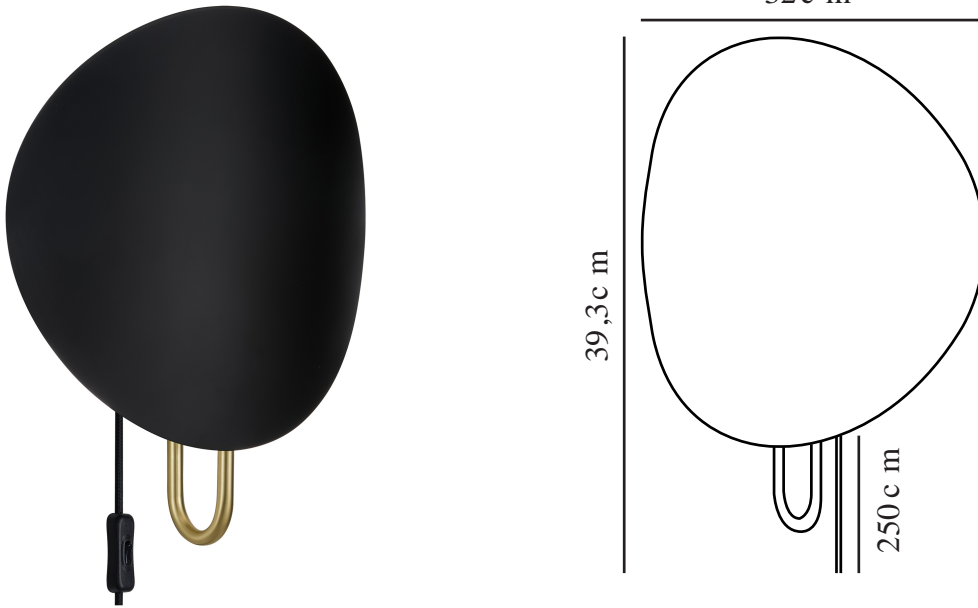

SPARGO | WALL LIGHT | BLACK/BRASS

2320361003

Voltage (V): 220-240 Volt
IP degree: IP20
Maximum bulb wattage (W): 25W
Class (Class 1, Class 2, Class 3):
Class 2 (Double isolated)
Socket type: E27
Switch placement: On the cable

Primary material: Metal
Secondary material: Plastic
Colour of the cable: Black
Length of the cable (cm): 180
Surface material of the cable:
Textile
Is the cable replaceable: True
Colour: Black/Brass

Height (cm): 39.3
Width (cm): 32
Shade Diameter (cm): 32
Outdoor base dimension (cm): 10
Length (cm): 32

EAN: 5704924014550
Item Number: 2320361003
Pcs Per Master Carton: 3

Sales Box Height (cm): 39
Sales Box Width(cm): 39.5
Sales Box Depth (cm): 12.5
Sales Box Volume m³ : 0.0193
Product net weight (kg): 1.16

- Soft, indirect light • Soft reflection of light on the wall
- Beautiful brushed brass details

Indirect light is the driving force behind the Spargo wall light by Danish Anker Studio. The large, slightly curved shade reflects the light onto the wall and diffuses it into the room. The shade is elegantly held by the brushed brass base.