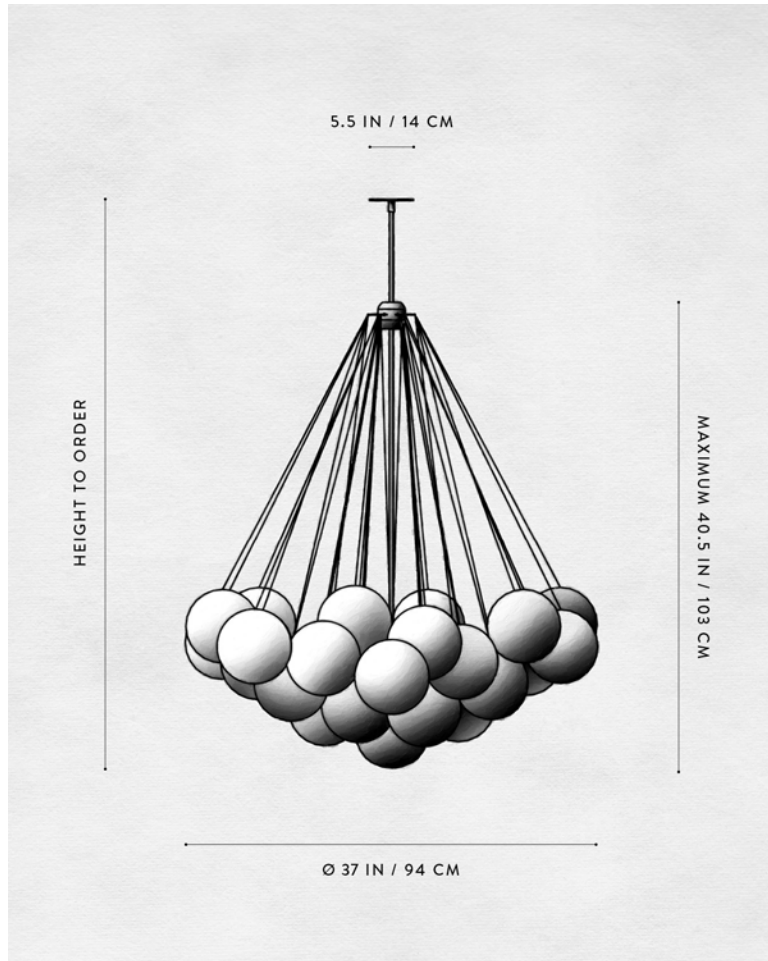

A P P A R A T U S

	CLOUD : 31
DIMENSIONS	Ø 37 IN Ø 94 CM HEIGHT TO ORDER
WEIGHT	APPROX. 26 LBS / 12 KG
MINIMUM HEIGHT	28 IN ONLY OVERALL FIXTURE HEIGHT 42 IN AND ABOVE WILL INCLUDE A TOP STEM 60 IN
INCLUDES	
VOLTAGE	120-240 UL / CE
LAMPING BULB INCLUDED	MAX 40W 3 X 3.8W DIMMABLE LED BULB 220 LUMENS EACH 2000 - 2800K 120V : E26 SPHERE I : MATTE WHITE 240V : E27 SPHERE I : MATTE WHITE
BULB LIFE	15,000 HOURS
DEPOSIT BALANCE LEAD TIME	50% UPON ORDER PRIOR TO SHIPPING PLEASE REFER TO WEBSITE
	FINISHED AND ASSEMBLED BY HAND IN NY DOMESTIC AND IMPORTED COMPONENTS

FIXTURES ARE FINISHED AND ASSEMBLED INDIVIDUALLY BY HAND.
PLEASE ALLOW +/- 1" (25mm) TOLERANCE IN DROP LENGTHS.
DROP LENGTHS MUST BE ORDERED TO THE NEAREST INCH.
VARIATIONS IN FINISH SHOULD BE EXPECTED.