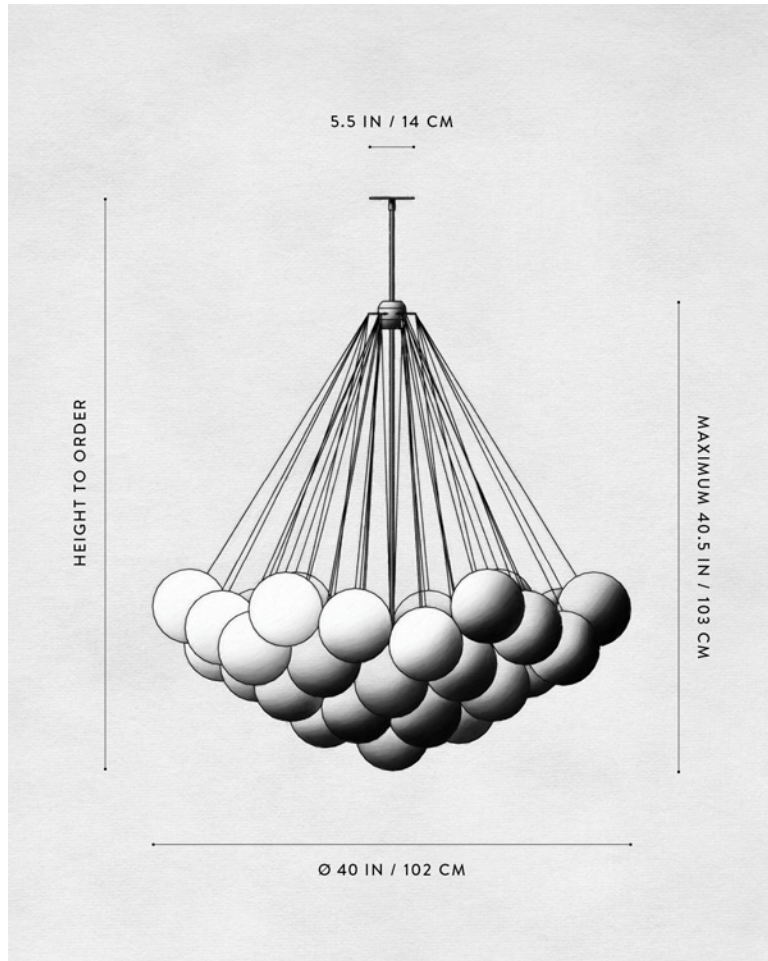

A P P A R A T U S

	CLOUD : 37
DIMENSIONS	Ø 40 IN Ø 102 CM HEIGHT TO ORDER
WEIGHT	APPROX. 30 LBS / 14 KG
MINIMUM HEIGHT	32 IN ONLY OVERALL FIXTURE HEIGHT 42 IN AND ABOVE WILL INCLUDE A TOP STEM
INCLUDES	60 IN
VOLTAGE	120-240 UL / CE
LAMPING BULB INCLUDED	MAX 40W 3 X 3.8W DIMMABLE LED BULB 220 LUMENS EACH 2000 - 2800K 120V : E26 SPHERE I : MATTE WHITE 240V : E27 SPHERE I : MATTE WHITE
BULB LIFE	15,000 HOURS
DEPOSIT BALANCE LEAD TIME	50% UPON ORDER PRIOR TO SHIPPING PLEASE REFER TO WEBSITE
	FINISHED AND ASSEMBLED BY HAND IN NY DOMESTIC AND IMPORTED COMPONENTS

FIXTURES ARE FINISHED AND ASSEMBLED INDIVIDUALLY BY HAND.
PLEASE ALLOW +/- 1" (25mm) TOLERANCE IN DROP LENGTHS.
DROP LENGTHS MUST BE ORDERED TO THE NEAREST INCH.
VARIATIONS IN FINISH SHOULD BE EXPECTED.