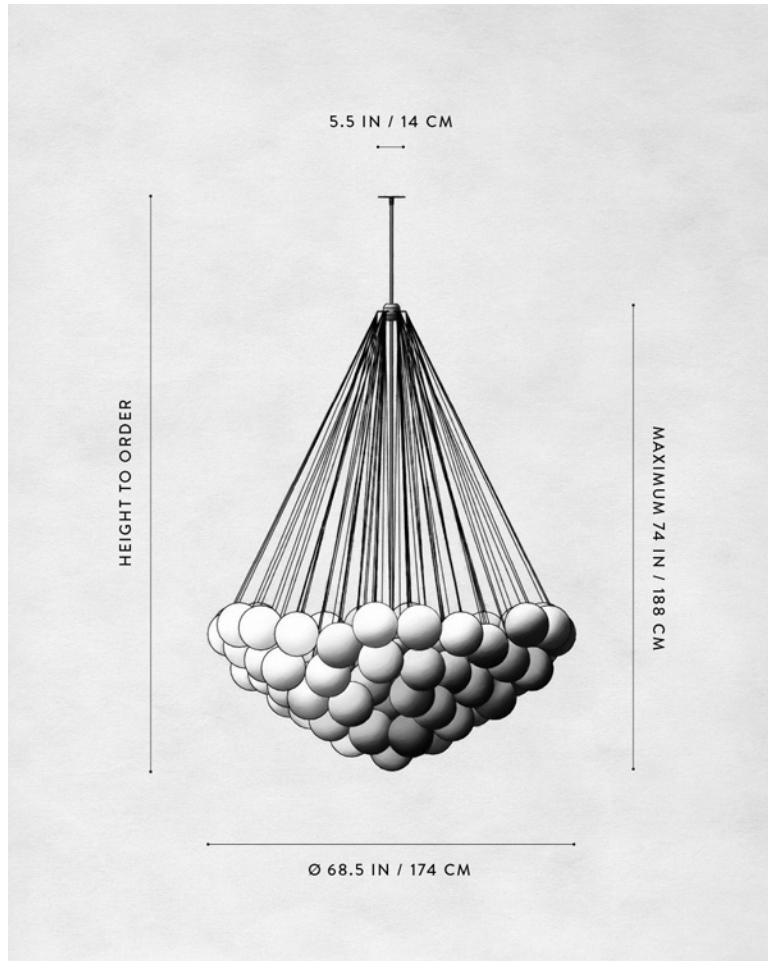

A P P A R A T U S

CLOUD : 37, AGED BRASS

CLOUD

REFERENCE

PATTERNS OF ORGANIZATION FOUND IN NATURE
VOLUME AND WEIGHTLESSNESS
CHAMPAGNE

COMPOSITION

FEATHERWEIGHT SPHERES SUSPENDED
FROM BRASS CHAIN MOUTH-BLOWN, FROSTED GLASS
REFRACTS A CENTRAL LIGHT SOURCE

A P P A R A T U S

A P P A R A T U S

CLOUD : XL 37

DIMENSIONS	Ø 50.75 IN Ø 129 CM HEIGHT TO ORDER
WEIGHT	APPROX. 35 LBS / 16 KG
MINIMUM HEIGHT	36 IN ONLY OVERALL FIXTURE HEIGHT 56 IN AND ABOVE WILL INCLUDE A TOP STEM
INCLUDES	85 IN
VOLTAGE	120-240 UL / CE
LAMPING BULB INCLUDED	MAX 40W 3 X 3.8W DIMMABLE LED BULB 220 LUMENS EACH 2000 - 2800K 120V : E26 SPHERE I : MATTE WHITE 240V : E27 SPHERE I : MATTE WHITE
BULB LIFE	15,000 HOURS
DEPOSIT BALANCE LEAD TIME	50% UPON ORDER PRIOR TO SHIPPING PLEASE REFER TO WEBSITE
	FINISHED AND ASSEMBLED BY HAND IN NY DOMESTIC AND IMPORTED COMPONENTS

A P P A R A T U S

CLOUD : XL 49

DIMENSIONS

Ø 55 IN
Ø 140 CM

WEIGHT

HEIGHT TO ORDER
APPROX. 40 LBS / 18 KG

MINIMUM HEIGHT

42 IN
ONLY OVERALL FIXTURE HEIGHT
56 IN AND ABOVE WILL INCLUDE A TOP STEM
85 IN

A P P A R A T U S

CLOUD : XL 73

DIMENSIONS	Ø 68.5 IN Ø 174 CM HEIGHT TO ORDER
WEIGHT	APPROX. 45 LBS / 21 KG
MINIMUM HEIGHT	50 IN ONLY OVERALL FIXTURE HEIGHT 76 IN AND ABOVE WILL INCLUDE A TOP STEM
INCLUDES	85 IN
VOLTAGE	120-240 UL / CE
LAMPING BULB INCLUDED	MAX 40W 6 X 3.8W DIMMABLE LED BULB 220 LUMENS EACH 2000 - 2800K 120V : E26 SPHERE I : MATTE WHITE 240V : E27 SPHERE I : MATTE WHITE
BULB LIFE	15,000 HOURS
DEPOSIT BALANCE LEAD TIME	50% UPON ORDER PRIOR TO SHIPPING PLEASE REFER TO WEBSITE
	FINISHED AND ASSEMBLED BY HAND IN NY DOMESTIC AND IMPORTED COMPONENTS