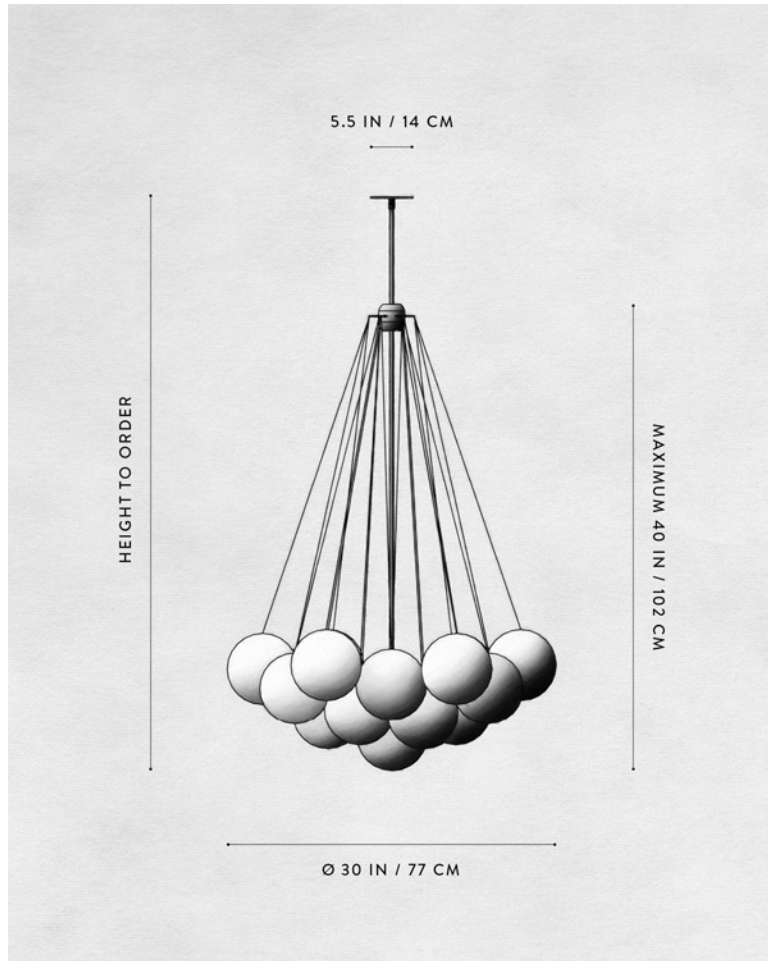

A P P A R A T U S

CLOUD : 37, AGED BRASS

CLOUD

REFERENCE

PATTERNS OF ORGANIZATION FOUND IN NATURE
VOLUME AND WEIGHTLESSNESS
CHAMPAGNE

COMPOSITION

FEATHERWEIGHT SPHERES SUSPENDED
FROM BRASS CHAIN MOUTH-BLOWN, FROSTED GLASS
REFRACTS A CENTRAL LIGHT SOURCE

A P P A R A T U S

CLOUD : 19, BLACKENED BRASS

CLOUD : 19, BLACKENED BRASS

CLOUD : 37, BLACKENED BRASS

A P P A R A T U S

A P P A R A T U S

CLOUD: 19, BLACKENED BRASS

A P P A R A T U S

A P P A R A T U S

A P P A R A T U S

	CLOUD : 19
DIMENSIONS	Ø 30 IN Ø 77 CM HEIGHT TO ORDER APPROX. 20 LBS / 9 KG
WEIGHT	
MINIMUM HEIGHT	24 IN ONLY OVERALL FIXTURE HEIGHT 42 IN AND ABOVE WILL INCLUDE A TOP STEM 60 IN
INCLUDES	
VOLTAGE	120-240 UL / CE
LAMPING BULB INCLUDED	MAX 40W 3 X 3.8W DIMMABLE LED BULB 220 LUMENS EACH 2000 - 2800K 120V : E26 SPHERE I : MATTE WHITE 240V : E27 SPHERE I : MATTE WHITE
BULB LIFE	15,000 HOURS
DEPOSIT BALANCE LEAD TIME	50% UPON ORDER PRIOR TO SHIPPING PLEASE REFER TO WEBSITE
	FINISHED AND ASSEMBLED BY HAND IN NY DOMESTIC AND IMPORTED COMPONENTS

A P P A R A T U S

	CLOUD : 25
DIMENSIONS	Ø 34 IN Ø 86 CM HEIGHT TO ORDER
WEIGHT	APPROX. 22 LBS / 10 KG
MINIMUM HEIGHT	26 IN ONLY OVERALL FIXTURE HEIGHT 42 IN AND ABOVE WILL INCLUDE A TOP STEM 60 IN
INCLUDES	
VOLTAGE	120-240 UL / CE
LAMPING	MAX 40W 3 X 3.8W DIMMABLE LED BULB
BULB INCLUDED	220 LUMENS EACH 2000 - 2800K 120V : E26 SPHERE I : MATTE WHITE 240V : E27 SPHERE I : MATTE WHITE
BULB LIFE	15,000 HOURS
DEPOSIT	50% UPON ORDER
BALANCE	PRIOR TO SHIPPING
LEAD TIME	PLEASE REFER TO WEBSITE
	FINISHED AND ASSEMBLED BY HAND IN NY DOMESTIC AND IMPORTED COMPONENTS