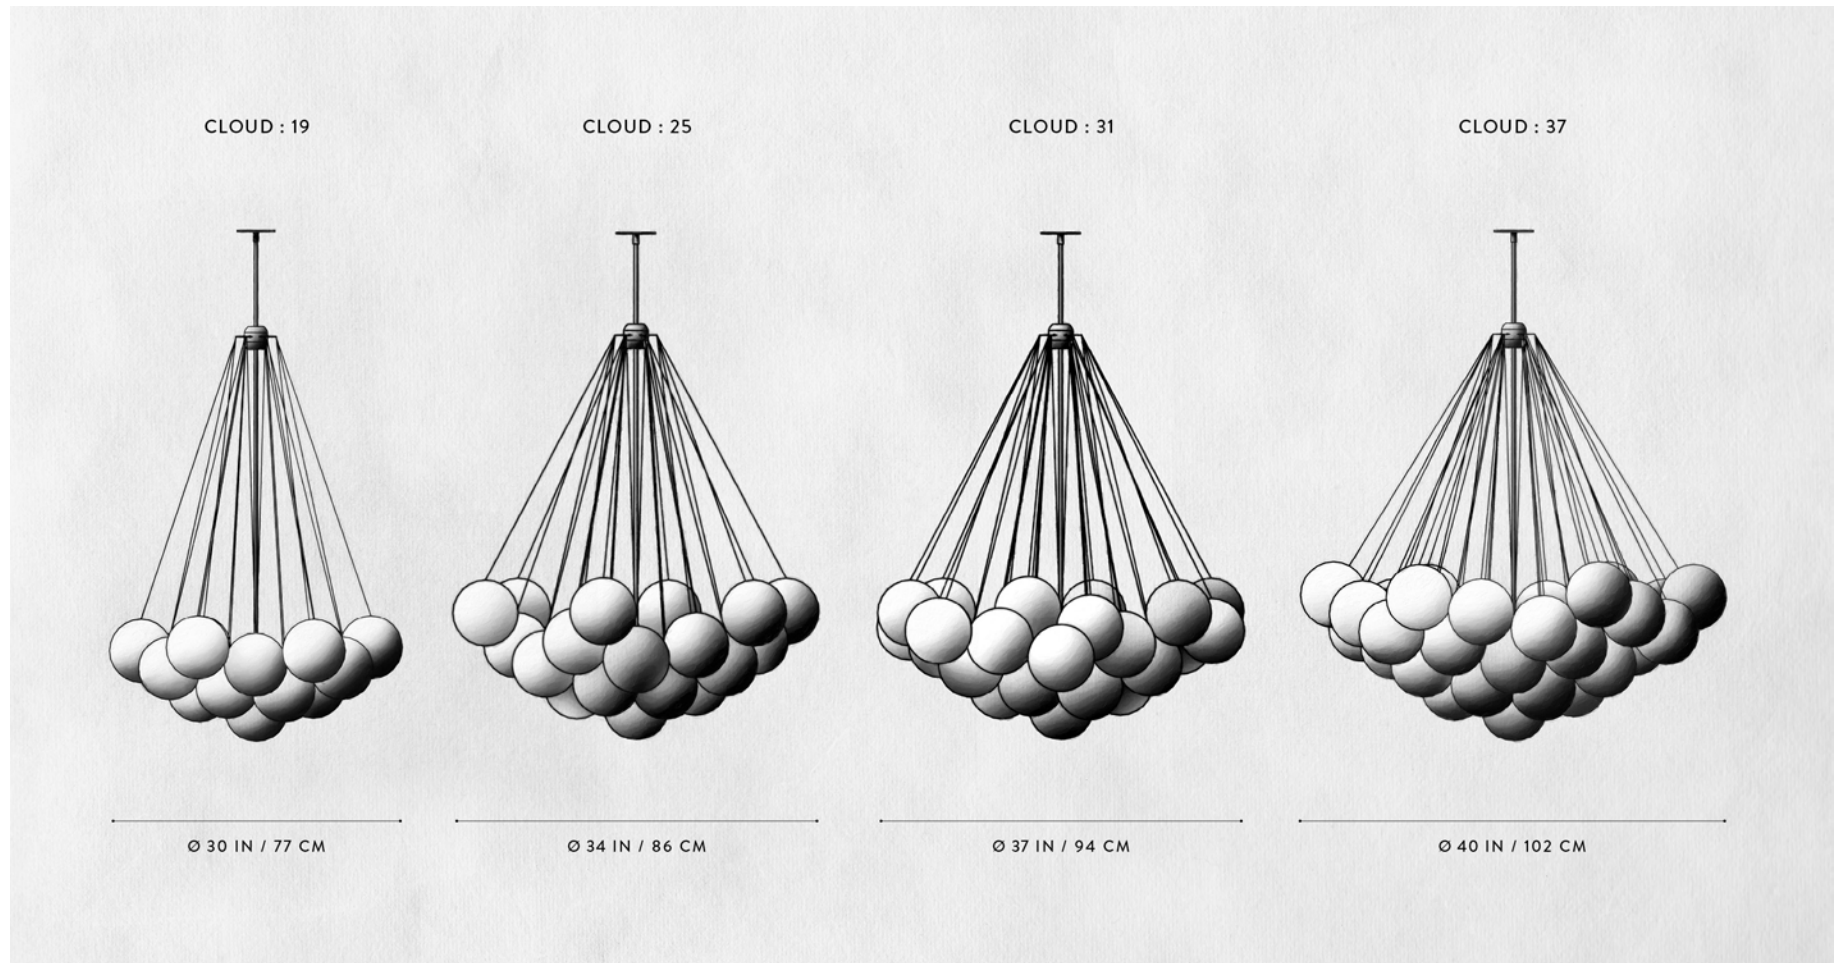

A P P A R A T U S

CLOUD : 37, AGED BRASS

CLOUD

REFERENCE

PATTERNS OF ORGANIZATION FOUND IN NATURE
VOLUME AND WEIGHTLESSNESS
CHAMPAGNE

COMPOSITION

FEATHERWEIGHT SPHERES SUSPENDED
FROM BRASS CHAIN MOUTH-BLOWN, FROSTED GLASS
REFRACTS A CENTRAL LIGHT SOURCE

A P P A R A T U S

A P P A R A T U S

	CLOUD : 19
DIMENSIONS	Ø 30 IN Ø 77 CM HEIGHT TO ORDER APPROX. 20 LBS / 9 KG
WEIGHT	
MINIMUM HEIGHT	24 IN ONLY OVERALL FIXTURE HEIGHT 42 IN AND ABOVE WILL INCLUDE A TOP STEM 60 IN
INCLUDES	
VOLTAGE	120-240 UL / CE
LAMPING BULB INCLUDED	MAX 40W 3 X 3.8W DIMMABLE LED BULB 220 LUMENS EACH 2000 - 2800K 120V : E26 SPHERE I : MATTE WHITE 240V : E27 SPHERE I : MATTE WHITE
BULB LIFE	15,000 HOURS
DEPOSIT BALANCE LEAD TIME	50% UPON ORDER PRIOR TO SHIPPING PLEASE REFER TO WEBSITE
	FINISHED AND ASSEMBLED BY HAND IN NY DOMESTIC AND IMPORTED COMPONENTS

A P P A R A T U S

	CLOUD : 25
DIMENSIONS	Ø 34 IN Ø 86 CM HEIGHT TO ORDER
WEIGHT	APPROX. 22 LBS / 10 KG
MINIMUM HEIGHT	26 IN ONLY OVERALL FIXTURE HEIGHT 42 IN AND ABOVE WILL INCLUDE A TOP STEM 60 IN
INCLUDES	
VOLTAGE	120-240 UL / CE
LAMPING	MAX 40W 3 X 3.8W DIMMABLE LED BULB
BULB INCLUDED	220 LUMENS EACH 2000 - 2800K 120V : E26 SPHERE I : MATTE WHITE 240V : E27 SPHERE I : MATTE WHITE
BULB LIFE	15,000 HOURS
DEPOSIT	50% UPON ORDER
BALANCE	PRIOR TO SHIPPING
LEAD TIME	PLEASE REFER TO WEBSITE
	FINISHED AND ASSEMBLED BY HAND IN NY DOMESTIC AND IMPORTED COMPONENTS