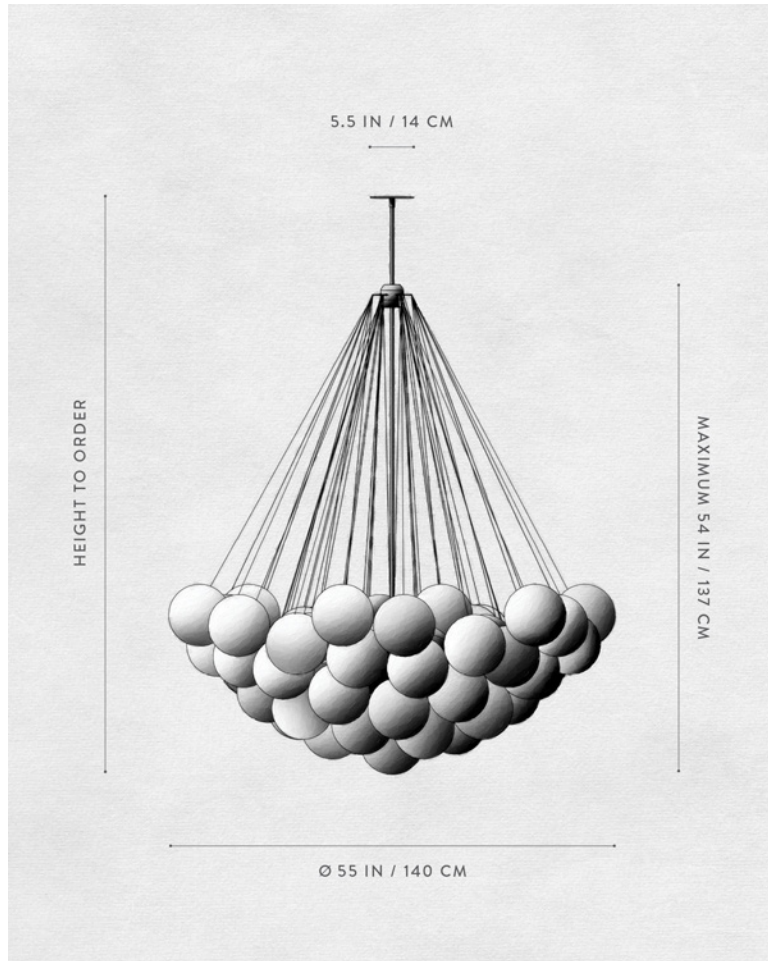

A P P A R A T U S

CLOUD : XL 49

DIMENSIONS

Ø 55 IN
Ø 140 CM

WEIGHT

HEIGHT TO ORDER
APPROX. 40 LBS / 18 KG

MINIMUM HEIGHT

42 IN
ONLY OVERALL FIXTURE HEIGHT
56 IN AND ABOVE WILL INCLUDE A TOP STEM
85 IN

INCLUDES

VOLTAGE

120-240
UL / CE

LAMPING BULB INCLUDED

MAX 40W
3 X 3.8W DIMMABLE LED BULB
220 LUMENS EACH

BULB LIFE

2000 - 2800K
120V : E26 SPHERE I : MATTE WHITE
240V : E27 SPHERE I : MATTE WHITE
15,000 HOURS

DEPOSIT BALANCE LEAD TIME

50% UPON ORDER
PRIOR TO SHIPPING
PLEASE REFER TO WEBSITE

FINISHED AND ASSEMBLED BY HAND IN NY
DOMESTIC AND IMPORTED COMPONENTS

FIXTURES ARE FINISHED AND ASSEMBLED INDIVIDUALLY BY HAND.
PLEASE ALLOW +/- 1" (25mm) TOLERANCE IN DROP LENGTHS.
DROP LENGTHS MUST BE ORDERED TO THE NEAREST INCH.
VARIATIONS IN FINISH SHOULD BE EXPECTED.