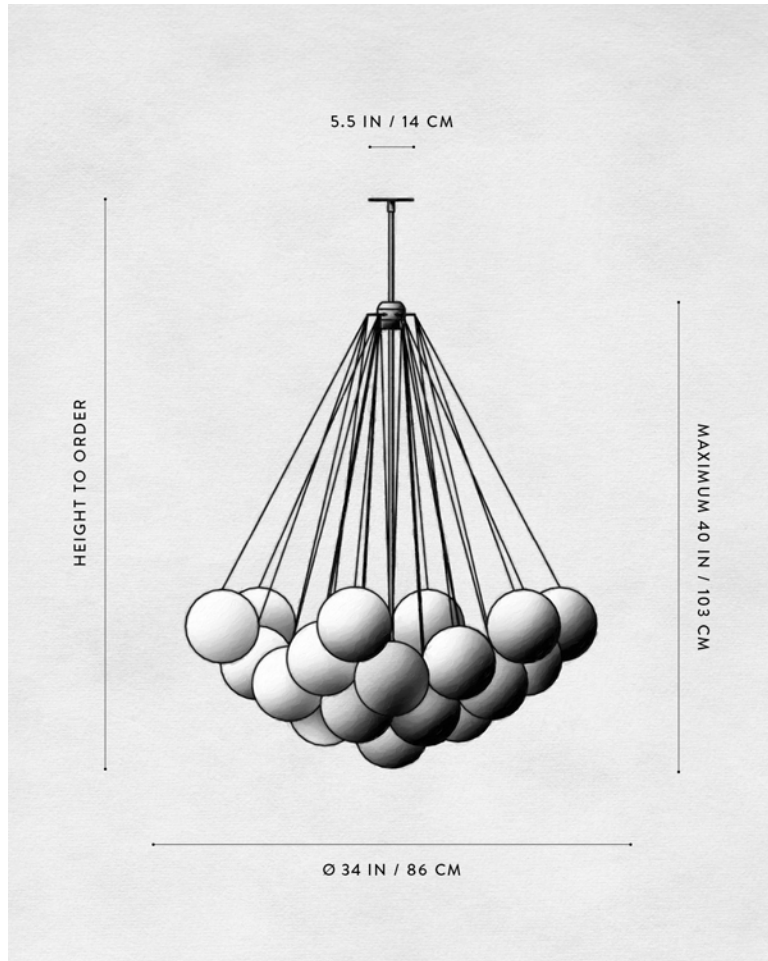

A P P A R A T U S

CLOUD : 37, AGED BRASS

CLOUD

REFERENCE

PATTERNS OF ORGANIZATION FOUND IN NATURE
VOLUME AND WEIGHTLESSNESS
CHAMPAGNE

COMPOSITION

FEATHERWEIGHT SPHERES SUSPENDED
FROM BRASS CHAIN MOUTH-BLOWN, FROSTED GLASS
REFRACTS A CENTRAL LIGHT SOURCE

A P P A R A T U S

A P P A R A T U S

	CLOUD : 19
DIMENSIONS	Ø 30 IN Ø 77 CM HEIGHT TO ORDER APPROX. 20 LBS / 9 KG
WEIGHT	
MINIMUM HEIGHT	24 IN ONLY OVERALL FIXTURE HEIGHT 42 IN AND ABOVE WILL INCLUDE A TOP STEM 60 IN
INCLUDES	
VOLTAGE	120-240 UL / CE
LAMPING BULB INCLUDED	MAX 40W 3 X 3.8W DIMMABLE LED BULB 220 LUMENS EACH 2000 - 2800K 120V : E26 SPHERE I : MATTE WHITE 240V : E27 SPHERE I : MATTE WHITE
BULB LIFE	15,000 HOURS
DEPOSIT BALANCE LEAD TIME	50% UPON ORDER PRIOR TO SHIPPING PLEASE REFER TO WEBSITE
	FINISHED AND ASSEMBLED BY HAND IN NY DOMESTIC AND IMPORTED COMPONENTS

FIXTURES ARE FINISHED AND ASSEMBLED INDIVIDUALLY BY HAND.
PLEASE ALLOW +/- 1" (25mm) TOLERANCE IN DROP LENGTHS.
DROP LENGTHS MUST BE ORDERED TO THE NEAREST INCH.
VARIATIONS IN FINISH SHOULD BE EXPECTED.

A P P A R A T U S

	CLOUD : 25
DIMENSIONS	Ø 34 IN Ø 86 CM HEIGHT TO ORDER
WEIGHT	APPROX. 22 LBS / 10 KG
MINIMUM HEIGHT	26 IN ONLY OVERALL FIXTURE HEIGHT 42 IN AND ABOVE WILL INCLUDE A TOP STEM 60 IN
INCLUDES	
VOLTAGE	120-240 UL / CE
LAMPING	MAX 40W 3 X 3.8W DIMMABLE LED BULB
BULB INCLUDED	220 LUMENS EACH 2000 - 2800K 120V : E26 SPHERE I : MATTE WHITE 240V : E27 SPHERE I : MATTE WHITE
BULB LIFE	15,000 HOURS
DEPOSIT	50% UPON ORDER
BALANCE	PRIOR TO SHIPPING
LEAD TIME	PLEASE REFER TO WEBSITE
	FINISHED AND ASSEMBLED BY HAND IN NY DOMESTIC AND IMPORTED COMPONENTS