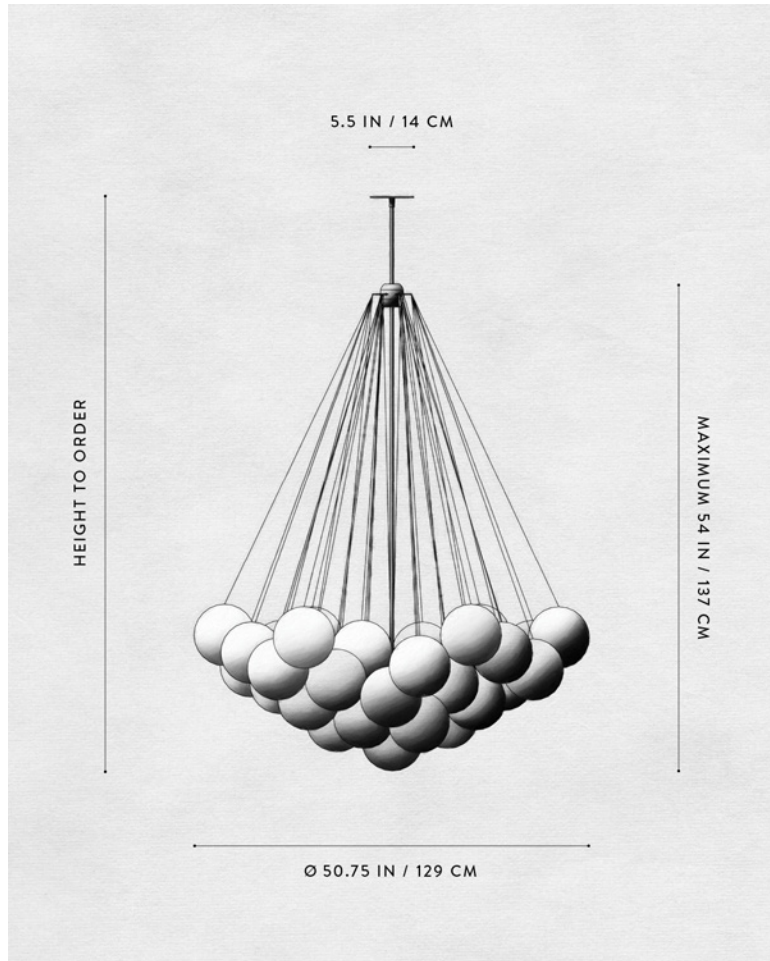

A P P A R A T U S

	CLOUD : 31
DIMENSIONS	Ø 37 IN Ø 94 CM HEIGHT TO ORDER
WEIGHT	APPROX. 26 LBS / 12 KG
MINIMUM HEIGHT	28 IN ONLY OVERALL FIXTURE HEIGHT 42 IN AND ABOVE WILL INCLUDE A TOP STEM 60 IN
INCLUDES	
VOLTAGE	120-240 UL / CE
LAMPING BULB INCLUDED	MAX 40W 3 X 3.8W DIMMABLE LED BULB 220 LUMENS EACH 2000 - 2800K 120V : E26 SPHERE I : MATTE WHITE 240V : E27 SPHERE I : MATTE WHITE
BULB LIFE	15,000 HOURS
DEPOSIT BALANCE LEAD TIME	50% UPON ORDER PRIOR TO SHIPPING PLEASE REFER TO WEBSITE
	FINISHED AND ASSEMBLED BY HAND IN NY DOMESTIC AND IMPORTED COMPONENTS

A P P A R A T U S

	CLOUD : 37
DIMENSIONS	Ø 40 IN Ø 102 CM HEIGHT TO ORDER
WEIGHT	APPROX. 30 LBS / 14 KG
MINIMUM HEIGHT	32 IN ONLY OVERALL FIXTURE HEIGHT 42 IN AND ABOVE WILL INCLUDE A TOP STEM
INCLUDES	60 IN
VOLTAGE	120-240 UL / CE
LAMPING BULB INCLUDED	MAX 40W 3 X 3.8W DIMMABLE LED BULB 220 LUMENS EACH 2000 - 2800K 120V : E26 SPHERE I : MATTE WHITE 240V : E27 SPHERE I : MATTE WHITE
BULB LIFE	15,000 HOURS
DEPOSIT BALANCE LEAD TIME	50% UPON ORDER PRIOR TO SHIPPING PLEASE REFER TO WEBSITE
	FINISHED AND ASSEMBLED BY HAND IN NY DOMESTIC AND IMPORTED COMPONENTS

A P P A R A T U S

A P P A R A T U S

CLOUD : XL 37

DIMENSIONS	Ø 50.75 IN Ø 129 CM HEIGHT TO ORDER
WEIGHT	APPROX. 35 LBS / 16 KG
MINIMUM HEIGHT	36 IN ONLY OVERALL FIXTURE HEIGHT 56 IN AND ABOVE WILL INCLUDE A TOP STEM
INCLUDES	85 IN
VOLTAGE	120-240 UL / CE
LAMPING BULB INCLUDED	MAX 40W 3 X 3.8W DIMMABLE LED BULB 220 LUMENS EACH 2000 - 2800K 120V : E26 SPHERE I : MATTE WHITE 240V : E27 SPHERE I : MATTE WHITE
BULB LIFE	15,000 HOURS
DEPOSIT BALANCE LEAD TIME	50% UPON ORDER PRIOR TO SHIPPING PLEASE REFER TO WEBSITE
	FINISHED AND ASSEMBLED BY HAND IN NY DOMESTIC AND IMPORTED COMPONENTS