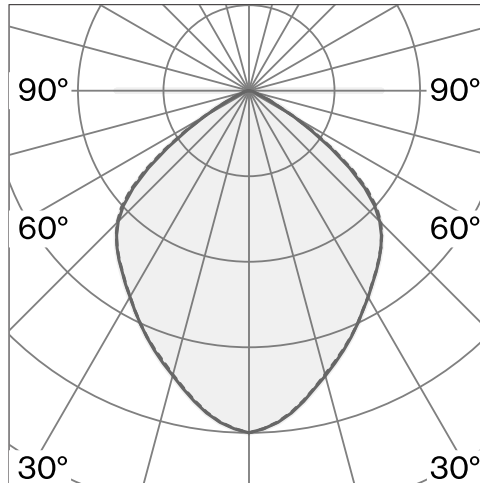

Free standing table luminaire made from brass; ABS dimmer housing; polycarbonate diffuser and reflector; with COB (Chip on Board) technology for maximum efficiency; integrated dimmer switch; light colour 2700 K;  $\leq 3$  SDCM (initial MacAdam); CRI  $\geq 98$ ; degree of protection IP20; Class 2; incl. 1800 mm black cable plug; light source replaceable by Wastberg+ or by a professional with explicit authorization; control gear not replaceable;

#### ARTICLE-SPECIFIC INFORMATION

Mounting	
Luminous Flux	465 lm
Colour Temperature	2700 K
Optic	super wide flood
Control	Integrated dimmer switch
Voltage	100 - 240 V
Power	7.3 W
Weight	2.3 kg
Colour / Finish	Brass ●