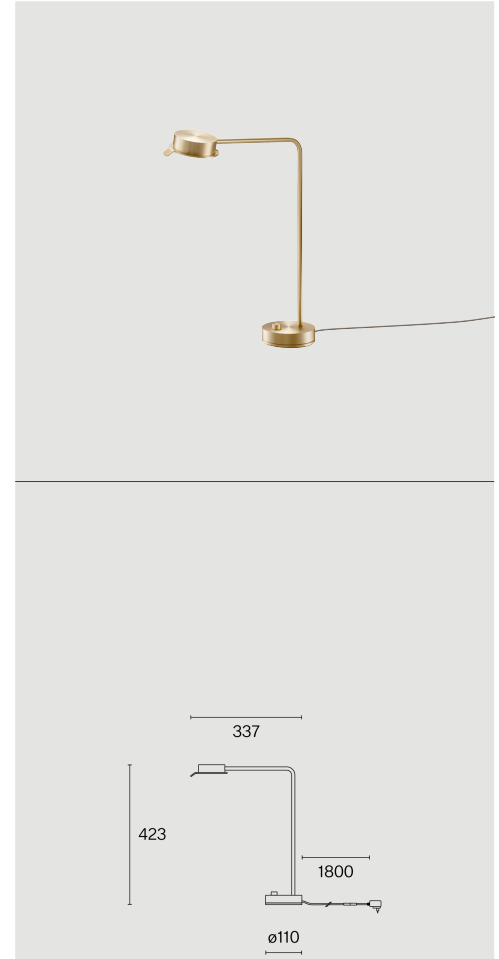

Free standing table luminaire made from brass; ABS dimmer housing; polycarbonate diffuser and reflector; with COB (Chip on Board) technology for maximum efficiency; integrated dimmer switch; light colour 2700 K;  $\leq 3$  SDCM (initial MacAdam); CRI  $\geq 98$ ; degree of protection IP20; Class 2; incl. 1800 mm black cable plug; light source replaceable by Wastberg+ or by a professional with explicit authorization; control gear not replaceable;

#### TECHNICAL INFORMATION

Physical	
Material	Lamp Body: Brass
IP Rating	IP20
Safety Class	Class II
LED	
Colour Rendering Index	CRI $\geq 98$
Lumen Maintenance	L80 / 50000h
Macadam Ellipse	$\leq 3$ SDCM (initial MacAdam)

#### ARTICLE-SPECIFIC INFORMATION

Mounting	
Luminous Flux	465 lm
Colour Temperature	2700 K
Optic	super wide flood
Control	Integrated dimmer switch
Voltage	100 - 240 V
Power	7.3 W
Weight	2.3 kg
Colour / Finish	Brass ●