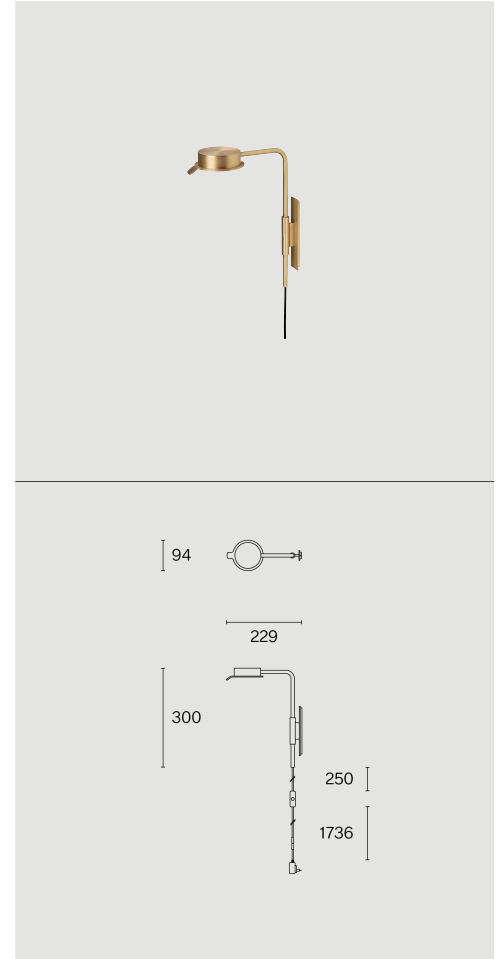

Wall surface luminaire made from brass; ABS dimmer housing; polycarbonate diffuser and reflector; with COB (Chip on Board) technology for maximum efficiency; integrated dimmer switch; light colour 2700 K; ≤ 3 SDCM (initial MacAdam); CRI ≥ 98 ; degree of protection IP20; Class 2; incl. 1986 mm black cable plug; light source replaceable by Wastberg+ or by a professional with explicit authorization; control gear not replaceable;

TECHNICAL INFORMATION

Physical	
Material	Lamp Body: Brass
IP Rating	IP20
Safety Class	Class II
LED	
Colour Rendering Index	CRI ≥ 98
Lumen Maintenance	L80 / 50000h
Macadam Ellipse	≤ 3 SDCM (initial MacAdam)

ARTICLE-SPECIFIC INFORMATION

Mounting	Wall
Luminous Flux	465 lm
Colour Temperature	2700 K
Optic	super wide flood
Control	Dimmer switch on cord
Voltage	100 - 240 V
Power	7.3 W
Weight	0.8 kg
Colour / Finish	Brass ●