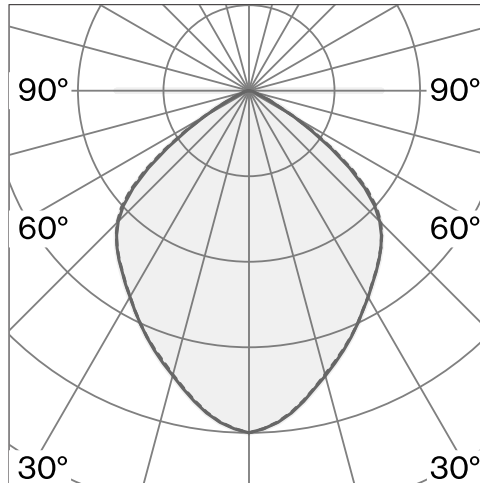

Wall surface luminaire made from brass; ABS dimmer housing; polycarbonate diffuser and reflector; with COB (Chip on Board) technology for maximum efficiency; integrated dimmer switch; light colour 2700 K; ≤ 3 SDCM (initial MacAdam); CRI ≥ 98 ; degree of protection IP20; Class 2; incl. 1986 mm black cable plug; light source replaceable by Wastberg+ or by a professional with explicit authorization; control gear not replaceable;

ARTICLE-SPECIFIC INFORMATION

Mounting	Wall
Luminous Flux	465 lm
Colour Temperature	2700 K
Optic	super wide flood
Control	Dimmer switch on cord
Voltage	100 - 240 V
Power	7.3 W
Weight	0.8 kg
Colour / Finish	Brass ●