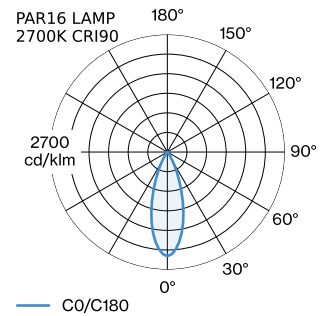

PROJECT _____

TYPE _____

NOTES _____

QUANTITY _____

DATE _____

Cylindrical ceiling surface mounted downlight made from die-cast aluminium; adjustable; surface Bronze + Black Matt; wet painted, matt smooth; lamp socket GU10; lamp type PAR16; max. 12W; 100 - 240 V; 355° rotatable and 25° tiltable; degree of protection IP20; Class 2; lamp not included;

GENERAL

Ceiling _____
 Surface _____
 tilt max 25 ° _____
 rotation 355 ° _____
 Bronze + Black Matt _____
 IP20 _____
 Interior _____
 CIE flux code: 94 98 100 100 _____
 96 _____

LED

lamp PAR16 _____
 socket GU10 _____
 max. per socket 12.0 W _____
 CRI ≥ 90 _____

ELECTRICAL

100 - 240 V _____
 Class 2 _____

PHYSICAL

diameter 100 mm _____
 height 130 mm _____
 0.61 kg _____

MEASURED LAMPS

PAR16 LAMP 3000K CRI90 _____
 465 lm _____
 6.5 W _____

PAR16 LAMP 2700K CRI90 _____
 445 lm _____
 6.5 W _____

LIGHT DISTRIBUTION

[133120Q0] The technical data represent rated values for an ambient temperature of 25°C. The data values for the luminous flux are initially subject to a tolerance of +/- 10%, those for the electrical connected load are initially subject to a tolerance of +/- 10%, and those for the colour temperature are initially subject to a tolerance of +/- 150 K. No liability is assumed for typographical or printing errors. The general terms and conditions of Wever & Ducré BV apply.