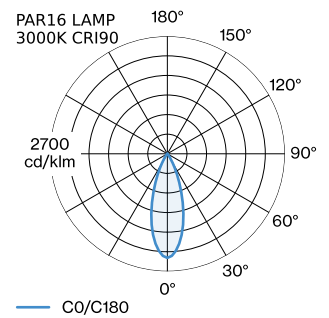

PROJECT _____

TYPE _____

NOTES _____

QUANTITY _____

DATE _____

Cylindrical ceiling surface mounted downlight made from die-cast aluminium; adjustable; surface Bronze + Black Matt; wet painted, matt smooth; lamp socket GU10; lamp type PAR16; max. 12W; 100 - 240 V; 355° rotatable and 25° tiltable; degree of protection IP20; Class 2; lamp not included;

GENERAL

Ceiling _____
 Surface _____
 tilt max 25 ° _____
 rotation 355 ° _____
 Bronze + Black Matt _____
 IP20 _____
 Interior _____
 CIE flux code: 94 98 100 100 _____
 96 _____

LED

lamp PAR16 _____
 socket GU10 _____
 max. per socket 12.0 W _____
 CRI ≥ 90 _____

ELECTRICAL

100 - 240 V _____
 Class 2 _____

PHYSICAL

diameter 100 mm _____
 height 130 mm _____
 0.61 kg _____

MEASURED LAMPS

PAR16 LAMP 3000K CRI90 _____
 465 lm _____
 6.5 W _____

PAR16 LAMP 2700K CRI90 _____
 445 lm _____
 6.5 W _____

LIGHT DISTRIBUTION

[133120Q0] The technical data represent rated values for an ambient temperature of 25°C. The data values for the luminous flux are initially subject to a tolerance of +/- 10%, those for the electrical connected load are initially subject to a tolerance of +/- 10%, and those for the colour temperature are initially subject to a tolerance of +/- 150 K. No liability is assumed for typographical or printing errors. The general terms and conditions of Wever & Ducré BV apply.