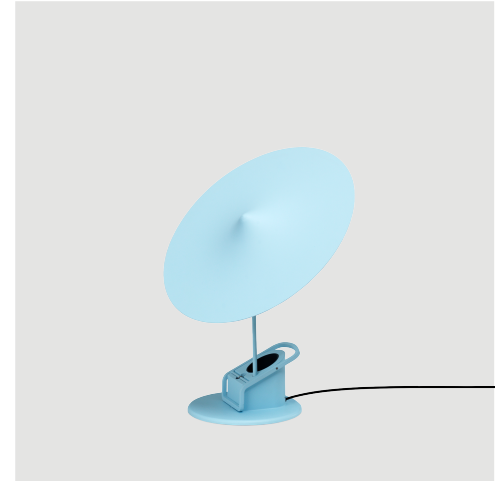

Base, clamp and wall-mounted luminaire made from aluminium; ABS reflector and PMMA diffuser; surface Sky blue; NCS S-0515R90B; with COB (Chip on Board) technology for maximum efficiency; light colour 2700 K;  $\leq 3$  SDCM (initial MacAdam); CRI  $\geq 98$ ; degree of protection IP20; Class 2; incl. 1940 mm black cable plug; inclusive on/off switch in black; light source replaceable by Wastberg+ or by a professional with explicit authorization; control gear not replaceable;

## TECHNICAL INFORMATION

Physical	
<b>Material</b>	Shade & Base: Aluminium
<b>IP Rating</b>	IP20
<b>Safety Class</b>	Class II

LED	
<b>Colour Rendering Index</b>	CRI $\geq 98$
<b>Lumen Maintenance</b>	L80 / 50000h
<b>Macadam Ellipse</b>	$\leq 3$ SDCM (initial MacAdam)

## ARTICLE-SPECIFIC INFORMATION

<b>Mounting</b>	
<b>Luminous Flux</b>	104 lm
<b>Colour Temperature</b>	2700 K
<b>Control</b>	On/Off switch on cord
<b>Voltage</b>	100 - 240 V
<b>Power</b>	7.2 W
<b>Weight</b>	0.4 kg