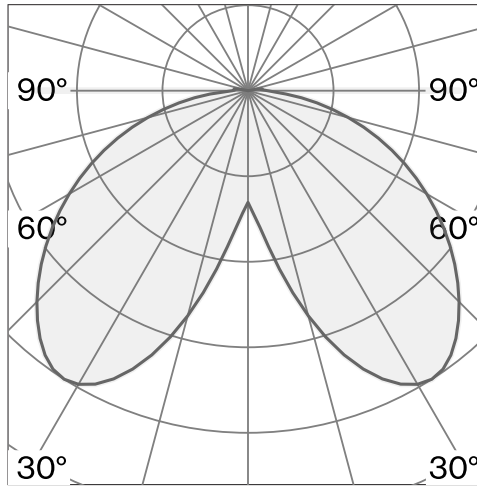

Base, clamp and wall-mounted luminaire made from aluminium; ABS reflector and PMMA diffuser; surface Sky blue; NCS S-0515R90B; with COB (Chip on Board) technology for maximum efficiency; light colour 2700 K;  $\leq 3$  SDCM (initial MacAdam); CRI  $\geq 98$ ; degree of protection IP20; Class 2; incl. 1940 mm black cable plug; inclusive on/off switch in black; light source replaceable by Wastberg+ or by a professional with explicit authorization; control gear not replaceable;

## ARTICLE-SPECIFIC INFORMATION

<b>Mounting</b>	
<b>Luminous Flux</b>	104 lm
<b>Colour Temperature</b>	2700 K
<b>Control</b>	On/Off switch on cord
<b>Voltage</b>	100 - 240 V
<b>Power</b>	7.2 W
<b>Weight</b>	0.4 kg