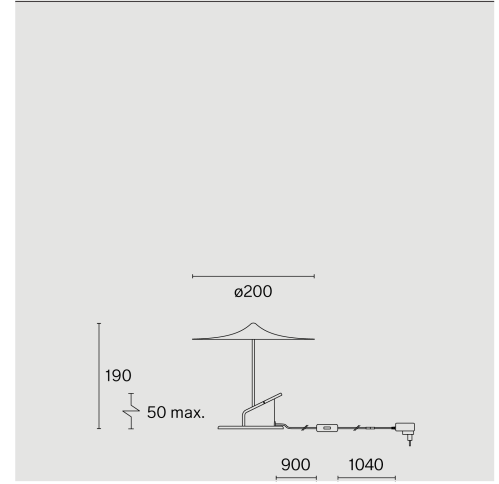

Base, clamp and wall-mounted luminaire made from aluminium; ABS reflector and PMMA diffuser; surface Sky blue; NCS S-0515R90B; with COB (Chip on Board) technology for maximum efficiency; light colour 2700 K;  $\leq 3$  SDCM (initial MacAdam); CRI  $\geq 98$ ; degree of protection IP20; Class 2; incl. 1940 mm black cable plug; inclusive on/off switch in black; light source replaceable by Wastberg+ or by a professional with explicit authorization; control gear not replaceable;

## TECHNICAL INFORMATION

Physical	
<b>Material</b>	Shade & Base: Aluminium
<b>IP Rating</b>	IP20
<b>Safety Class</b>	Class II

LED	
<b>Colour Rendering Index</b>	CRI $\geq 98$
<b>Lumen Maintenance</b>	L80 / 50000h
<b>Macadam Ellipse</b>	$\leq 3$ SDCM (initial MacAdam)

## ARTICLE-SPECIFIC INFORMATION

<b>Mounting</b>	
<b>Luminous Flux</b>	104 lm
<b>Colour Temperature</b>	2700 K
<b>Control</b>	On/Off switch on cord
<b>Voltage</b>	100 - 240 V
<b>Power</b>	7.2 W
<b>Weight</b>	0.4 kg