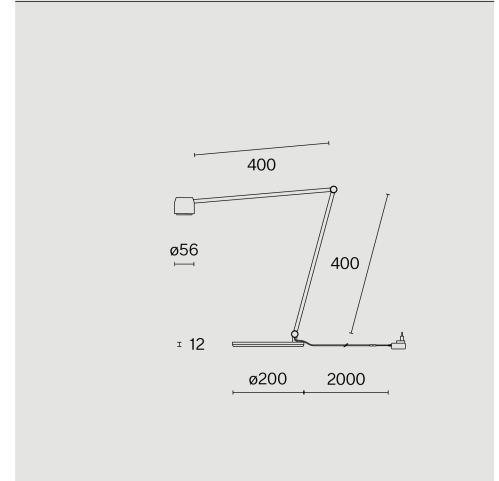

Free standing table luminaire made from aluminium; surface Traffic white; RAL 9016; acrylic diffuser and polyamide reflector & glare shade; with COB (Chip on Board) technology for maximum efficiency; integrated dimmer switch; light colour 3000 K; ≤ 3 SDCM (initial MacAdam); CRI ≥ 98 ; degree of protection IP20; Class 2; incl. cable 2000mm and plug; light source replaceable by Wastberg+ or by a professional with explicit authorization; control gear not replaceable;

TECHNICAL INFORMATION

Physical	
Material	Lamp Body: Aluminium
IP Rating	IP20
Safety Class	Class II
LED	
Colour Rendering Index	CRI ≥ 98
Lumen Maintenance	L80 / 50000h
Macadam Ellipse	≤ 3 SDCM (initial MacAdam)

ARTICLE-SPECIFIC INFORMATION

Mounting	
Luminous Flux	
Colour Temperature	
Optic	
Control	
Voltage	
Power	
Weight	
Colour / Finish	
Traffic white	

ION BASE W225B2

Table	
526 lm	
3000 K	
Flood	
Integrated dimmer switch	
100 - 240 V	
8.3 W	
3.1 kg	
Art. No. / EAN code	
225B20230W / 7330492017143	