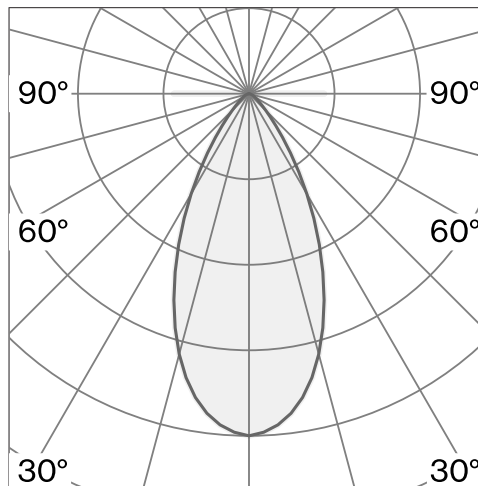

Free standing table luminaire made from aluminium; surface Traffic white; RAL 9016; acrylic diffuser and polyamide reflector & glare shade; with COB (Chip on Board) technology for maximum efficiency; integrated dimmer switch; light colour 3000 K; ≤ 3 SDCM (initial MacAdam); CRI ≥ 98 ; degree of protection IP20; Class 2; incl. cable 2000mm and plug; light source replaceable by Wastberg+ or by a professional with explicit authorization; control gear not replaceable;