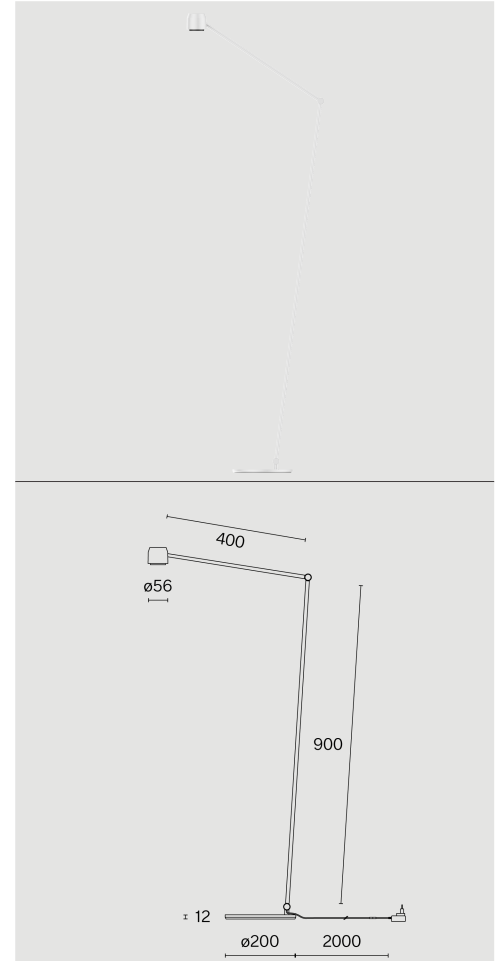

Free standing floor luminaire made from aluminium; surface Traffic white; RAL 9016; polyamide glare shade and polycarbonate lens; with COB (Chip on Board) technology for maximum efficiency; integrated dimmer switch; light colour 2700 K; ≤ 3 SDCM (initial MacAdam); CRI ≥ 98 ; degree of protection IP20; Class 2; incl. 2000 mm white cable plug; light source replaceable by Wastberg+ or by a professional with explicit authorization; control gear not replaceable;

TECHNICAL INFORMATION

Physical	
Material	Lamp Body: Aluminium
IP Rating	IP20
Safety Class	Class II
LED	
Colour Rendering Index	CRI ≥ 98
Lumen Maintenance	L80 / 50000h
Macadam Ellipse	≤ 3 SDCM (initial MacAdam)

ARTICLE-SPECIFIC INFORMATION

Mounting	
Luminous Flux	
Colour Temperature	
Optic	
Control	
Voltage	
Power	
Weight	
Colour / Finish	
Traffic white	

ION FLOOR W225F2

Floor	
490 lm	
2700 K	
Flood	
Integrated dimmer switch	
100 - 240 V	
8.3 W	
3.2 kg	
Art. No. / EAN code	
225F20227N / 7330492017204	