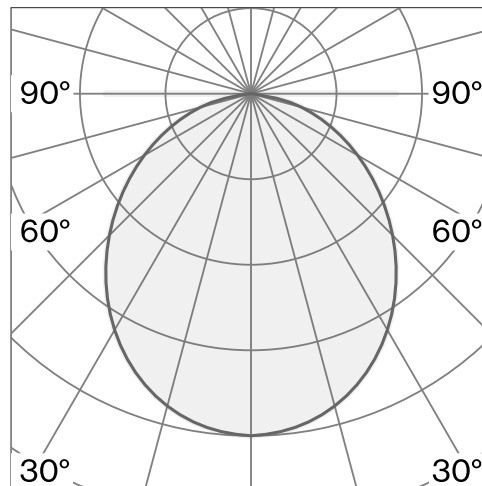

PASTILLE

BASE
W242B2

Free standing table luminaire made from biopolyamide; ABS reflector and polycarbonate diffuser; surface Traffic white; RAL 9016; with COB (Chip on Board) technology for maximum efficiency; integrated dimmer switch; light colour 2700 K; ≤ 3 SDCM (initial MacAdam); CRI ≥ 98 ; degree of protection IP20; Class 2; incl. 2000 mm black cable plug; light source replaceable by Wastberg+ or by a professional with explicit authorization; control gear not replaceable;