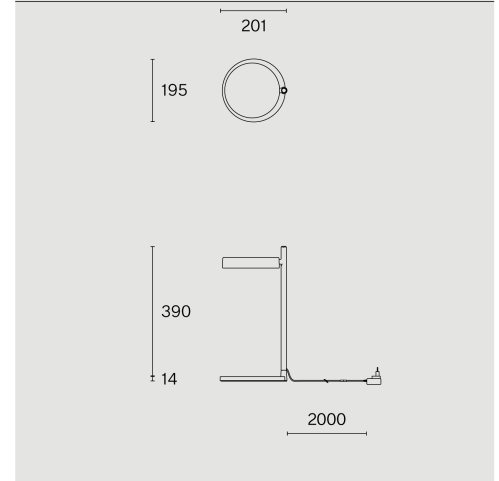

PASTILLE

BASE
W242B2

Free standing table luminaire made from biopolyamide; ABS reflector and polycarbonate diffuser; surface Traffic white; RAL 9016; with COB (Chip on Board) technology for maximum efficiency; integrated dimmer switch; light colour 2700 K; ≤ 3 SDCM (initial MacAdam); CRI ≥ 98 ; degree of protection IP20; Class 2; incl. 2000 mm black cable plug; light source replaceable by Wastberg+ or by a professional with explicit authorization; control gear not replaceable;

TECHNICAL INFORMATION

Physical	
Material	Lamp Body: Aluminium
IP Rating	IP20
Safety Class	Class II

LED	
Colour Rendering Index	CRI ≥ 98
Lumen Maintenance	L80 / 50000h
Macadam Ellipse	≤ 3 SDCM (initial MacAdam)

ARTICLE-SPECIFIC INFORMATION

Mounting
Luminous Flux
Colour Temperature
Control
Voltage
Power
Weight

Colour / Finish
Traffic white

PASTILLE
BASE
W242B2

Table
472 lm
2700 K
Integrated dimmer switch
100 - 240 V
7.4 W
1.7 kg