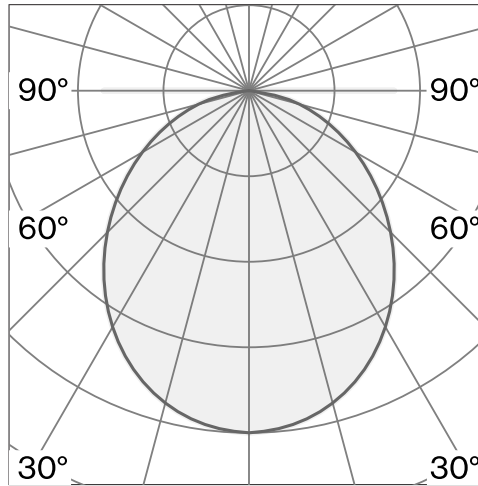

PASTILLE

FLOOR
W242F2

Free standing floor luminaire made from biopolyamide; ABS reflector and polycarbonate diffuser; surface Traffic white; RAL 9016; with COB (Chip on Board) technology for maximum efficiency; integrated dimmer switch; light colour 2700 K; ≤ 3 SDCM (initial MacAdam); CRI ≥ 98 ; degree of protection IP20; Class 2; incl. 3000 mm black cable plug; light source replaceable by Wastberg+ or by a professional with explicit authorization; control gear not replaceable;