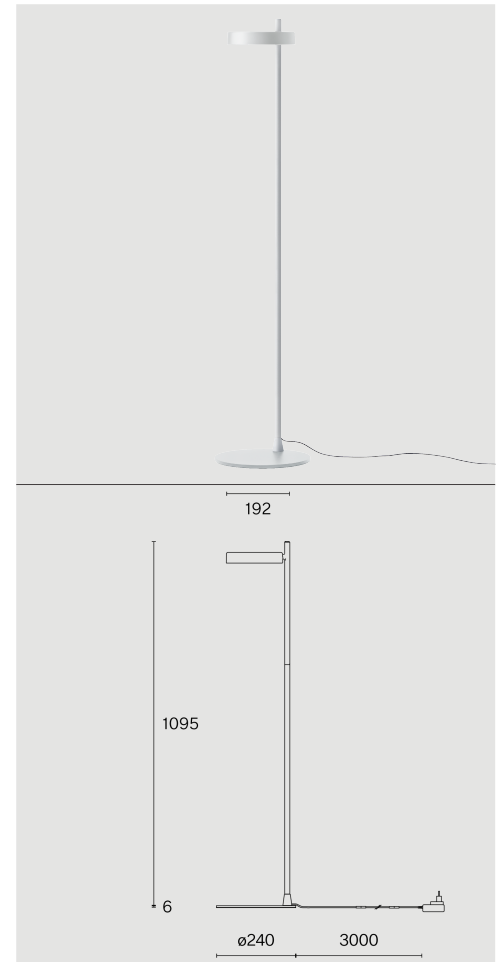

PASTILLE

FLOOR
W242F2

Free standing floor luminaire made from biopolyamide; ABS reflector and polycarbonate diffuser; surface Traffic white; RAL 9016; with COB (Chip on Board) technology for maximum efficiency; integrated dimmer switch; light colour 2700 K; ≤ 3 SDCM (initial MacAdam); CRI ≥ 98 ; degree of protection IP20; Class 2; incl. 3000 mm black cable plug; light source replaceable by Wastberg+ or by a professional with explicit authorization; control gear not replaceable;

TECHNICAL INFORMATION

Physical	
Material	Lamp Body: Aluminium
IP Rating	IP20
Safety Class	Class II

LED	
Colour Rendering Index	CRI ≥ 98
Lumen Maintenance	L80 / 50000h
Macadam Ellipse	≤ 3 SDCM (initial MacAdam)

More technical information online

wastberg.com/en/products/pastille-floor-w242f2

ARTICLE-SPECIFIC INFORMATION

Mounting
Luminous Flux
Colour Temperature
Control
Voltage
Power
Weight

Colour / Finish
Traffic white