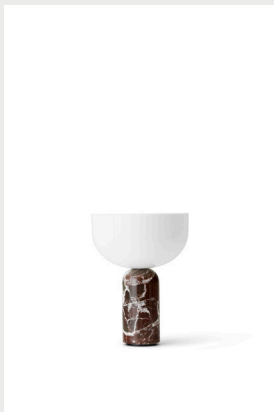

Item No: 21714
Variant: Rosso Levato