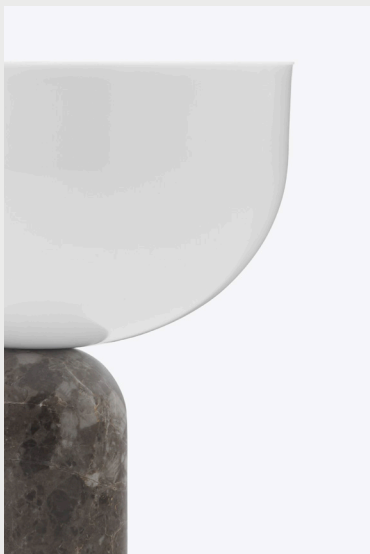

Kizu Portable Table Lamp

Balancing bold forms, the Kizu Table Lamp intrigues the eye with its sculptural composition, and this portable version of the lamp is no exception. Materials and expression are as we know them, but this cordless, smaller size is easy to move around where light is needed. With marble as the bearing element, the lamp obtains natural stability and the polished stone feels comfortable to the touch.

Product Type	Portable Table Lamp, Lighting
Designer	Lars Tornøe, 2022
About the Designer	Norwegian design Lars Tornøe works across the areas of furniture and product design with a sculpted simplicity. His work is understated but bold. Having graduated from the Bergen Academy of Art and Design in 2006, Lars has been named Norwegian Designer of the Year and had his work exhibited from Stockholm to Seoul.
Environment	Indoor
Country of Origin	China
Assembly Requirements	Preassembled
Material	The Kizu Portable Table Lamp is crafted from carefully chosen marble variants and features injection-molded plastic components. Manufactured in high-precision facilities, it is of quality construction. An integrated LED in the portable version ensures optimal lighting and efficient battery usage.
Light Source included	Yes
Cleaning & Care	Use a soft, dry cloth to remove the dust from the lamp. For deeper cleaning, dampen a cloth gently wipe the surface. If needed, use a mild detergent. Always test a small area first to ensure it does not damage the finish. After cleaning, use a dry cloth to wipe away moisture, since moisture can damage the material. Pay extra attention to the marble material while cleaning - Marble is a natural material, it is sensitive to liquids. If the liquid is not removed immediately, spilled liquids can leave a permanent stain.