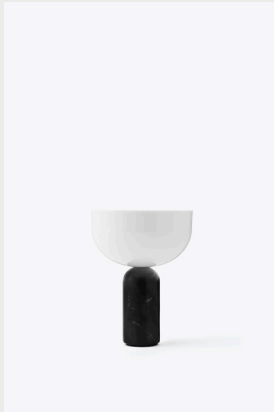

Versions

Item No: 21711
Variant: Black Marble