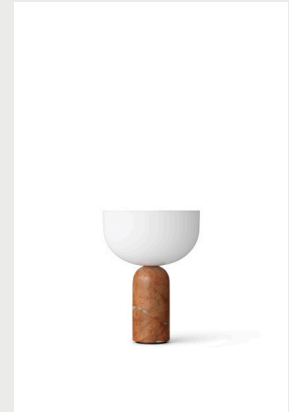

Item No: 21713
Variant: Breccia Pernice