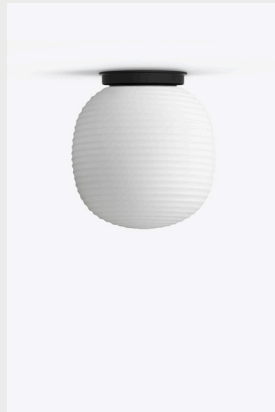

Item No: 20623
Variant: Lantern Ceiling Lamp, Medium