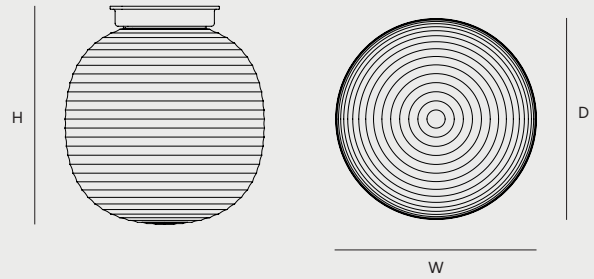

Dimensions

Small
Height: 220 mm / 8.7"
Width: 200 mm / 7.9"
Depth: 200 mm / 7.9"

Medium
Height: 320 mm / 12.6"
Width: 300 mm / 11.8"
Depth: 300 mm / 11.8"

Packaging Dimensions

Small
Height: 270 mm / 10.6"
Width: 430 mm / 16.9"
Depth: 310 mm / 12.2"

Medium
Height: 320 mm / 12.6"
Width: 540 mm / 21.3"
Depth: 410 mm / 16.1"

Weight

Small
21 kg / 4.6 lbs

Medium
4.3 kg / 9.5 lbs

Weight Incl Packaging

Small
2.5 kg / 5.5 lbs

Medium
4.7 kg / 10.4 lbs

Versions