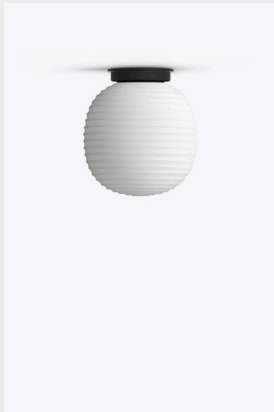

Lantern Ceiling Lamp

Expanding into every aspect of the contemporary interior, the Lantern Wall Lamp and Lantern Globe Lamps complete this iconic series. Both lamps feature a simple black steel support and fixing that allows the soft illumination of the rippled glass globe to shine brightest. Inspired by traditional Japanese rice paper lanterns, these additions allow you to take the series into all corners of the home – from bedside to the entry, kitchen to the reading room.

Medium
Height: 320 mm / 12.6"
Width: 540 mm / 21.3"
Depth: 410 mm / 16.1"

Weight

Small
21 kg / 4.6 lbs

Medium
4.3 kg / 9.5 lbs

Weight Incl Packaging

Small
2.5 kg / 5.5 lbs

Medium
4.7 kg / 10.4 lbs

Versions