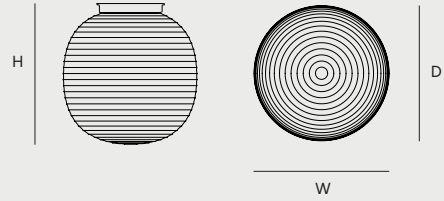

Lantern Ceiling Lamp

Expanding into every aspect of the contemporary interior, the Lantern Wall Lamp and Lantern Globe Lamps complete this iconic series. Both lamps feature a simple black steel support and fixing that allows the soft illumination of the rippled glass globe to shine brightest. Inspired by traditional Japanese rice paper lanterns, these additions allow you to take the series into all corners of the home – from bedside to the entry, kitchen to the reading room.

Product highlights

- Part of the Lantern Family, which includes a table lamp, floor lamp, wall lamp, ceiling lamp and pendant lamp.
- Compliant with CE, RCM and ETL standards, making it suitable for use in both EU, AU and US Markets.
- Available in two sizes.
- Ideal for use in both public and private settings.

Dimensions

Small
Height: 220 mm / 8.7"
Width: 200 mm / 7.9"
Depth: 200 mm / 7.9"

Medium
Height: 320 mm / 12.6"
Width: 300 mm / 11.8"
Depth: 300 mm / 11.8"

Packaging Dimensions

Small
Height: 270 mm / 10.6"
Width: 430 mm / 16.9"
Depth: 310 mm / 12.2"

Medium
Height: 320 mm / 12.6"
Width: 540 mm / 21.3"
Depth: 410 mm / 16.1"

Weight

Small
21 kg / 4.6 lbs

Medium
4.3 kg / 9.5 lbs

Weight Incl Packaging

Small
2.5 kg / 5.5 lbs

Medium
4.7 kg / 10.4 lbs

Versions