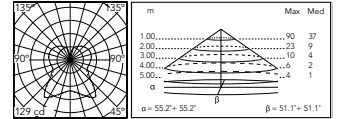

@3000K

Mayday Outdoor: Accessori / Accessories

Fonte luminosa LED E14 8W 2700K 900 lm 230V T28.   LED lamp E14 8W 2700K 900 lm 230V T28.   RF32290

Fonte luminosa LED E14 8W 3000K 900 lm 230V T28.   LED lamp E14 8W 3000K 900 lm 230V T28.   RF32291