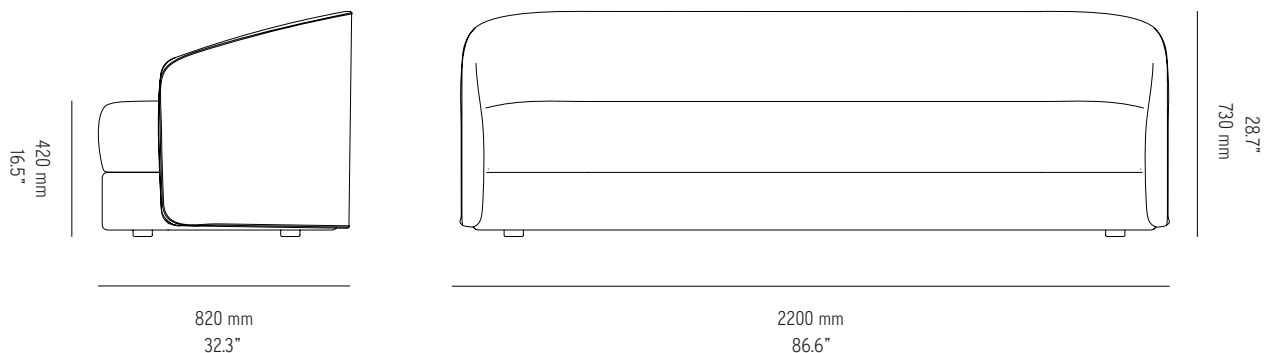

NEW WORKS.

Product Fact Sheet - Furniture - Covent Sofa Deep, 3 Seater

Specifications

Product Name	Covent Sofa Deep, 3 Seater
Designer	Arde Design Studio
Year	2019
Category	Furniture
Type	Sofa
Material	Plywood core construction w. Seat and back in high quality foam with selected upholstery.
Product Dimensions	H: 730 x W: 2200 x D: 820 mm H: 28.7 x W: 86.6" x D: 32.3" Seat Height: 420 mm/ 16.5"
Packaging Dimensions	H: 780 x W: 2250 x D: 870 mm H: 3.1" x W: 88.5" x D: 34.3"
COM	Fabric Requirements 6,4 meter/ 21 ft
Delivery time	6-8 weeks
Country of origin	Denmark / Lithuania