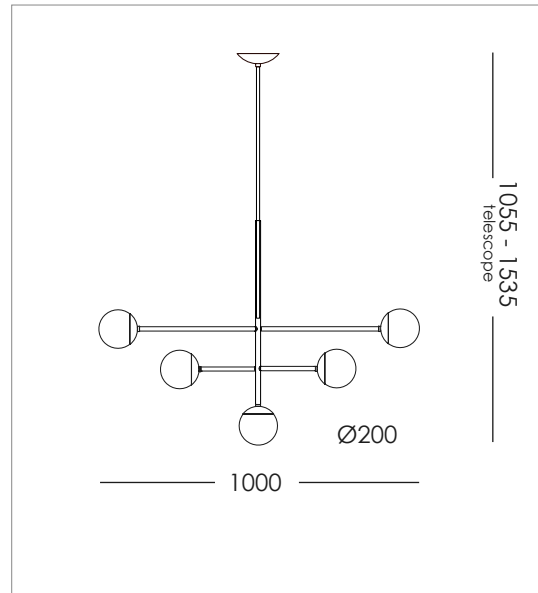

LORD DIVA

DESIGN SPECIFICATIONS

DIMENSIONS (mm)	W 1000 x H 1055 - 1535 SHADE Ø 200
WEIGHT (kg)	-
MATERIALS	THE LAMP IS MADE FROM CLEAR LACQURED BRASS, STEEL OR POWDER COATED STEEL AND BLOWN GLASS.
CORD (mm)	NO
ENVIRONMENT	INDOOR
DESIGN BY	NICLAS HOFLIN
DESIGN YEAR	2018

ELECTRICAL SPECIFICATIONS

SWITCH	NO
BULB HOLDER	E 27
LIGHT SOURCE	INCLUDED DIMMABLE
SMOKED GLASS 5 x 4 W	LED - 2200 K
BROWN GLASS 5 x 4 W	LED - 2200 K
OPAL GLASS 5 x 7 W	LED - 2700 K
DIMMABLE	YES
MAX (W)	50 W LED
VOLTAGE	230 / 240
CLASS	1
IP	20

COLOURS

	BLACK / OPAL GLASS	ART.NO. 233520005
	BRONZE- COLOR/ OPAL GLASS	ART.NO. 233520223
	BLACK / SMOKED GLASS	ART.NO. 233520105
	BRASS/ OPAL GLASS	ART.NO. 233520001
	BRASS / BROWN GLASS	ART.NO. 233520201
	STEEL/ OPAL GLASS	ART.NO. 233520500