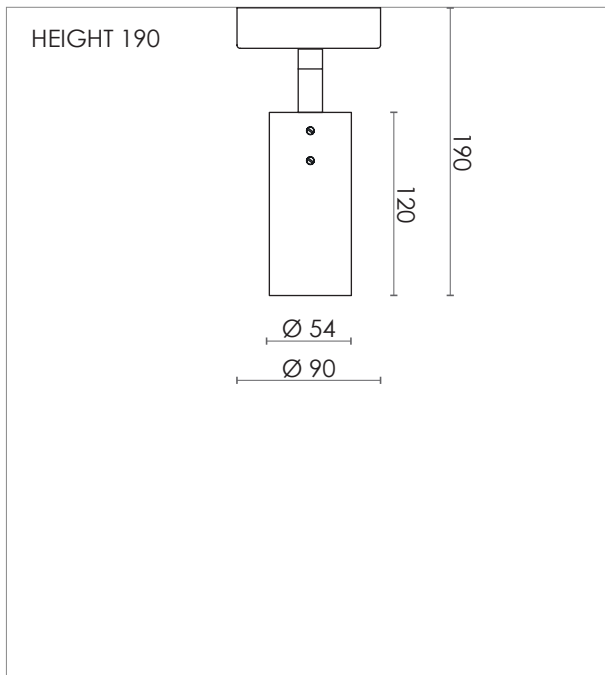

JOEY SPOT WITH CUP - GU10

DESIGN SPECIFICATIONS

DIMENSIONS (mm)

W 90 x H 190 - SHADE Ø 54
W 90 x H 380 - SHADE Ø 54

WEIGHT (kg)

0,35 / 0,4

MATERIALS

THE LAMP IS MADE FROM CLEAR
LACQURED BRASS, STEEL OR POWDER
COATED STEEL

ELECTRICAL SPECIFICATIONS

SWITCH

NO

BULB HOLDER

GU10

LIGHT SOURCE

INCLUDED DIMMABLE
PAR16 - 6,5 W LED
- 2700K

DIMMABLE

YES

MAX (W)

10 W LED

VOLTAGE

230 / 240

CLASS

1

IP