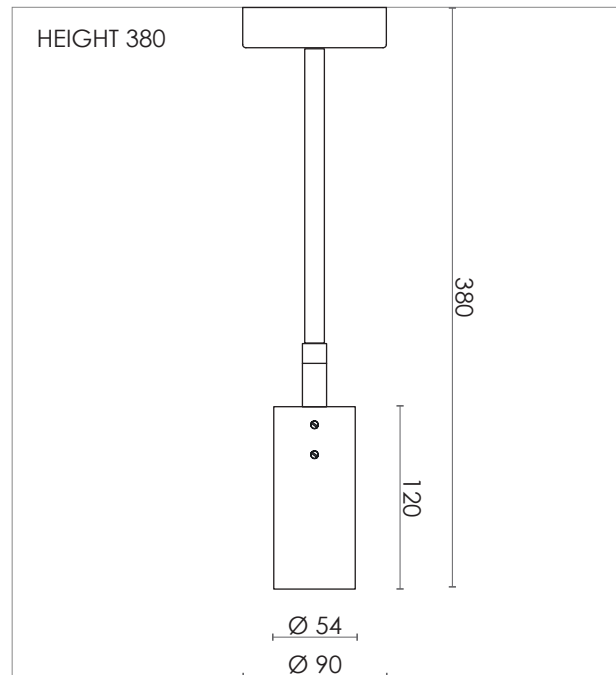

JOEY SPOT WITH CUP - GU10

DESIGN SPECIFICATIONS

DIMENSIONS (mm)

W 90 x H 190 - SHADE Ø 54
W 90 x H 380 - SHADE Ø 54

WEIGHT (kg)

0,35 / 0,4

MATERIALS

THE LAMP IS MADE FROM CLEAR
LACQURED BRASS, STEEL OR POWDER
COATED STEEL

ELECTRICAL SPECIFICATIONS

SWITCH

NO

BULB HOLDER

GU10

LIGHT SOURCE

INCLUDED DIMMABLE
PAR16 - 6,5 W LED
- 2700K

DIMMABLE

YES

MAX (W)

10 W LED

VOLTAGE

230 / 240

CLASS

1

IP