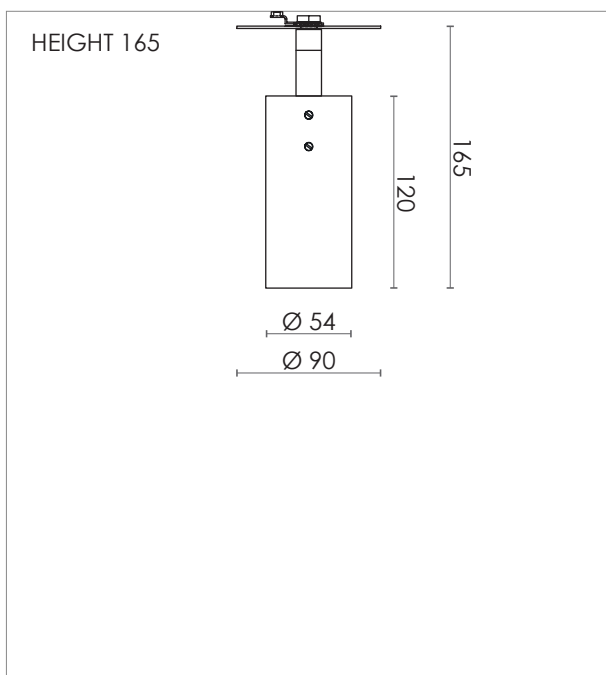

JOEY SPOT WITH PLATE - GU10

DESIGN SPECIFICATIONS

DIMENSIONS (mm)

W 90 x H 165 - SHADE Ø 54
W 90 x H 355 - SHADE Ø 54

WEIGHT (kg)

0,35 / 0,4

MATERIALS

THE LAMP IS MADE FROM CLEAR
LACQURED BRASS, STEEL OR POWDER
COATED STEEL

ELECTRICAL SPECIFICATIONS

SWITCH

NO

BULB HOLDER

GU10

LIGHT SOURCE

INCLUDED DIMMABLE
PAR16 - 6,5 W LED
- 2700K

DIMMABLE

YES

MAX (W)

10 W LED

VOLTAGE

230 / 240

CLASS

1

IP