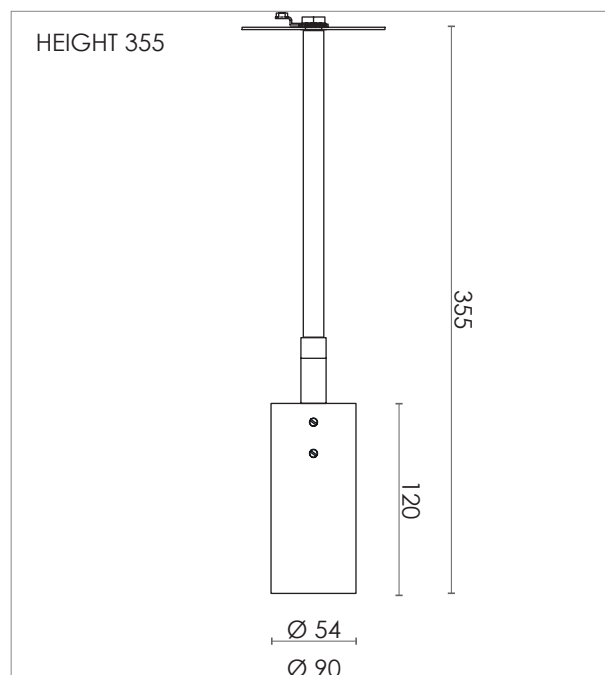

JOEY SPOT WITH PLATE - GU10

DESIGN SPECIFICATIONS

DIMENSIONS (mm)

W 90 x H 165 - SHADE Ø 54
W 90 x H 355 - SHADE Ø 54

WEIGHT (kg)

0,35 / 0,4

MATERIALS

THE LAMP IS MADE FROM CLEAR
LACQURED BRASS, STEEL OR POWDER
COATED STEEL

ELECTRICAL SPECIFICATIONS

SWITCH

NO

BULB HOLDER

GU10

LIGHT SOURCE

INCLUDED DIMMABLE
PAR16 - 6,5 W LED
- 2700K

DIMMABLE

YES

MAX (W)

10 W LED

VOLTAGE

230 / 240

CLASS

1

IP