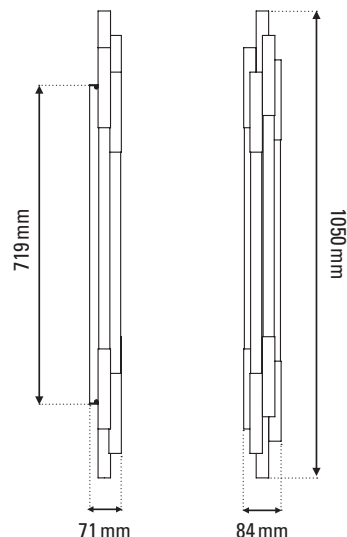

ORG w 1050

de Sebastian Summa

FICHE TECHNIQUE TECHNICAL SHEET

APPLIQUE

WALL LAMP

Matériaux Aluminium, verre, acrylique
Materials Aluminum, glass, acrylic

Poids net 3 Kg
Net weight

Emballage 995 x 355 x 100 mm
Packaging

IP 20
IP

Tension 220/240V
Voltage

Classe 1
Class

Watt 12W
Watt

Source INTEGRATED LED 2700K
Source

Lumens 1200 lm (valeur nominale)
Lumens output 1200 lm (nominal value)

Driver Driver fourni (260 x 30 x 18.5 mm)
Driver Dimmable TRIAC 1,25A / 24V / 30W
Driversupplied 260x30x18.5 mm
TRIAC dimmable 1,25A / 24V / 30W