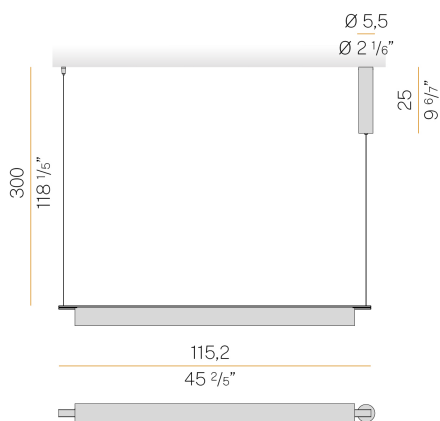

Technical drawing