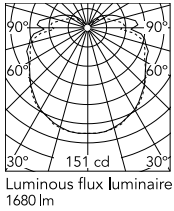

Physical

Colour	Fabric
Length (mm)	800
Net weight (kg)	0.8
Package height (mm)	100
Package width (mm)	690
Package length (mm)	200
Package volume (m3)	0.01
IP internal	20

Download

Mounting instructions [↓ PDF](#)

Photometric Files

LDT / IES [↓ LDT](#)

Technical Drawings

2D [↓ ZIP](#)

3D [↓ ZIP](#)

Schematic light drawing

Photometric

Light distribution	Asymmetric
Extreme cut off	No