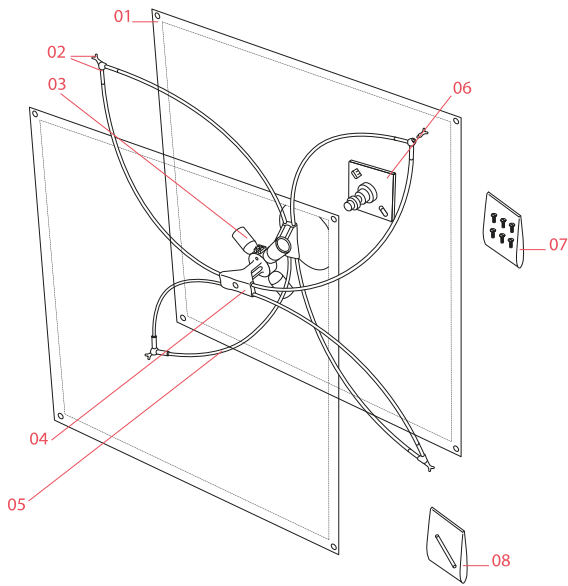

Spare Parts

01.	Ariette 1 front & rear cloths	RF06110
02.	Ariette 1/2/3 fork push rod	RF0400100
03.	Lamp holder assembly	RF04635
04.	Rod nylon support/6 Ariette 1	RF05737
05.	Fiberglass rods	RF06088
06.	Nylon wall attachment	RF05740
07.	Kit with grub screw & screws for rod support	RF0400200
08.	Tube for rod Ariette 1	RF04828