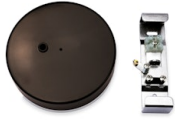

FLOS

F1084026 Cioko

Bellhop Glass S1

Designed by Edward Barber and Jay Osgerby, 2025

LED retrofit - 30W

Bellhop Glass Suspension can be used it as an ambient but also as a task light, which directly illuminates, with a non-blinding cone of light, the surface on which it is suspended. The hole in the bottom part of the lamp, protected by an aluminum element, is shaped to direct the light (and change the bulb) avoiding the diffusion up to the eyes of those sitting at the table. A cone of light is therefore created inside the suspended Bellhop Glass, which expands homogeneously in the environment on all sides and lands on the table precisely, like a torch, visually signaled by the colored aluminum ring that surrounds the lower opening of the lamp.

Bulbs

NOT INCLUDED

RF36503

LED 25W E27 3700lm 2700K 240°

DIMMER

Spare Parts

- | | | |
|-----|---|-----------|
| 01. | Bellhop Glass S cioko ceiling rose assembly | RF1081126 |
| 02. | Steel cable 3 meters | RF36887 |
| 03. | Belhop Glass S1 white diffuser brown ring | F1086026 |

***To be replaced only by authorised service centres or qualified professionals.**

RF1081126
Bellhop Glass S cioko ceiling rose
assembly

RF36887
Steel cable 3 meters

F1086026
Bellhop Glass S1 white diffuser
brown ring