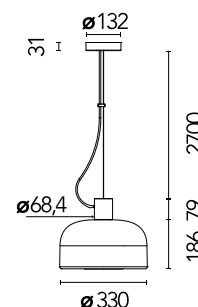

FLOS

F1084026 Cioko

Bellhop Glass S1

Designed by Edward Barber and Jay Osgerby, 2025

LED retrofit - 30W

Bellhop Glass Suspension can be used it as an ambient but also as a task light, which directly illuminates, with a non-blinding cone of light, the surface on which it is suspended. The hole in the bottom part of the lamp, protected by an aluminum element, is shaped to direct the light (and change the bulb) avoiding the diffusion up to the eyes of those sitting at the table. A cone of light is therefore created inside the suspended Bellhop Glass, which expands homogeneously in the environment on all sides and lands on the table precisely, like a torch, visually signaled by the colored aluminum ring that surrounds the lower opening of the lamp.

Are you a professional and your project needs consulting and support?

BOOK AN APPOINTMENT

Main specifications

EAN	8059607073780
Mounting	Suspension
Environments	Indoor dry location
Light source type	Bulb
Light sources included	No
Lamp category	LED retrofit
Lamp type	A
Lamp holders	E27
Ilcos	HSGSA
Number of lamps	1
Power (W)	30
System power (W)	30

Physical

Colour	Cioko
Length (mm)	330
Cord length (mm)	2700
Canopy colour	White
Canopy length/diameter (mm)	132
Canopy height (mm)	31
Net weight (kg)	3.1
Package volume (m3)	0.07
IP internal	20

Download