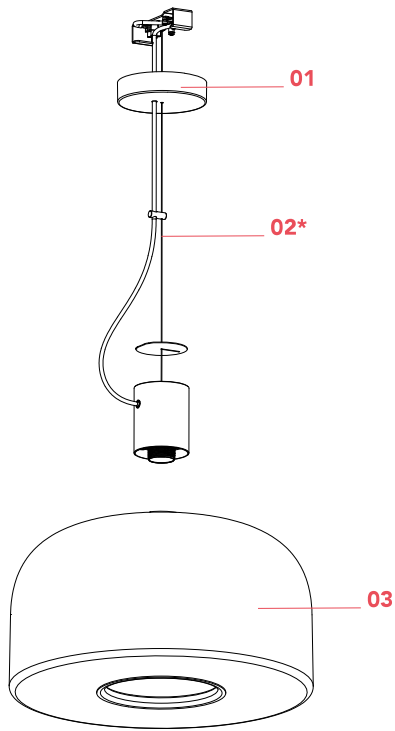

FLOS

F1084026 Cioko

Bellhop Glass S1

Designed by Edward Barber and Jay Osgerby, 2025

LED retrofit - 30W

Bellhop Glass Suspension can be used it as an ambient but also as a task light, which directly illuminates, with a non-blinding cone of light, the surface on which it is suspended. The hole in the bottom part of the lamp, protected by an aluminum element, is shaped to direct the light (and change the bulb) avoiding the diffusion up to the eyes of those sitting at the table. A cone of light is therefore created inside the suspended Bellhop Glass, which expands homogeneously in the environment on all sides and lands on the table precisely, like a torch, visually signaled by the colored aluminum ring that surrounds the lower opening of the lamp.

Physical

Colour	Cioko
Length (mm)	330
Cord length (mm)	2700
Canopy colour	White
Canopy length/diameter (mm)	132
Canopy height (mm)	31
Net weight (kg)	3.1
Package volume (m3)	0.07
IP internal	20

Download

Bulbs

NOT INCLUDED

RF36503

LED 25W E27 3700lm 2700K 240°

DIMMER

Spare Parts

- | | | |
|-----|---|-----------|
| 01. | Bellhop Glass S cioko ceiling rose assembly | RF1081126 |
| 02. | Steel cable 3 meters | RF36887 |
| 03. | Belhop Glass S1 white diffuser brown ring | F1086026 |

***To be replaced only by authorised service centres or qualified professionals.**

RF1081126
Bellhop Glass S cioko ceiling rose
assembly

RF36887
Steel cable 3 meters

F1086026
Bellhop Glass S1 white diffuser
brown ring