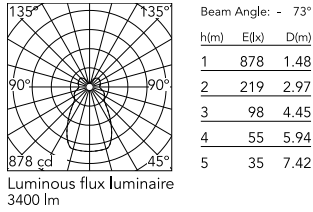

Schematic light drawing

Photometric

Lighting type	Total
Light distribution	Symmetric
Extreme cut off	No

Electrical

Insulation class	I
Frequency (Hz)	50/60
Main voltage (Vac)	220-250
Dimmable	Yes
Dimming interface	Remote Dimmable (Dimmer Not Included)
Batteries inside	No