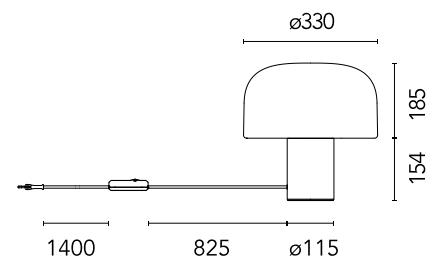

FLOS

 F1074064 Bright Aluminium

Bellhop Glass T

Designed by Edward Barber and Jay Osgerby, 2024

Halogen - 100W

A large-scale table lamp. The dome is composed of a triplex opaline glass diffuser, structured as a sandwich of glass layers, with the white layer inserted between two transparent ones that are blown together simultaneously. The thicknesses vary for each layer. This design has been developed in collaboration with the Flos R&D Department. The use of triplex opaline glass and the large size, which keeps the light source at a distance from the inner surface of the diffuser, allows for uniform, warm, and welcoming lighting, creating a pleasant atmosphere in the space. This version of the Bellhop Glass lamp, with a diameter of 33 cm, rests on a cylindrical aluminum base of 12 cm in diameter and is available in Bright Aluminium, Cioko, and White versions. The materials stand out not only for their aesthetic value but also for their recyclability at the end of their lifecycle, emphasizing Flos's commitment to sustainability.

Physical

Colour	Bright Aluminium
Length (mm)	330
Cord colour	Grey
Cord length (mm)	2400
Net weight (kg)	3.55
Package volume (m3)	0.06
IP internal	20

Download

[Mounting instructions](#)  PDF

[Mounting instructions](#)  PDF