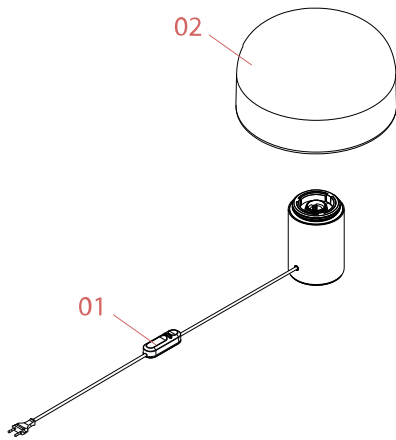

Spare Parts

01. Black Dimmer Switch RF28206
02. Bellhop Glass Table white diffuser F1076009