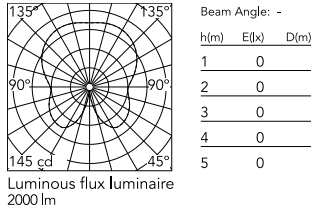

Schematic light drawing

Photometric

Lighting type	Direct, Indirect
Light distribution	Symmetric
Extreme cut off	No

Electrical

Insulation class	II
Frequency (Hz)	50/60
Main voltage (Vac)	220-240
Dimmable	Yes
Dimming interface	Dimmer Integrated
Plug type	Type C
Batteries inside	No