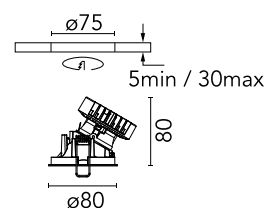

[BOOK AN APPOINTMENT](#)

Main specifications

Mounting	Ceiling recessed
Environments	Indoor dry location
Light Source Type	LED
LED type	LED array
Lamp category	LED
Number of heads	1
Power (W)	9.2
System power (W)	9.2
Source flux (lm)	908
System flux (lm)	545
Efficacy (lm/W)	59

Physical

Colour	Black
Trim	Yes
Orientation	Fixed
Recessed depth (mm)	81
Spot diameter (mm)	80
Net weight (kg)	0.24
IP internal	20
IP external	54

Download

Mounting instructions [↓ PDF](#)

Photometric Files

LDT / IES [↓ ZIP](#)

Technical Drawings

2D [↓ ZIP](#)

3D [↓ ZIP](#)

[↓ ZIP](#) Bim

Schematic light drawing

Luminous flux luminaire
545 lm (EXTREME CUT OFF)

Beam Angle: 26°