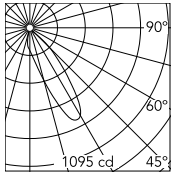

Physical

Colour	Black
Trim	Yes
Orientation	Fixed
Recessed depth (mm)	81
Spot diameter (mm)	80
Net weight (kg)	0.24
IP internal	20
IP external	54

Download

Mounting instructions [↓ PDF](#)

Photometric Files

LDT / IES [↓ ZIP](#)

Technical Drawings

2D [↓ ZIP](#)

3D [↓ ZIP](#)

[↓ ZIP](#) Bim

Schematic light drawing

Luminous flux luminaire
545 lm (EXTREME CUT OFF)

Beam Angle: 26°

h(m)	E(lx)	D(m)
1	1095	0.59
2	274	1.19
3	122	1.78
4	68	2.37
5	44	2.97

Photometric

Lighting type	Indirect, Direct
Light distribution	Asymmetric
CCT (K)	2700
CRI>	90
McAdam steps (SDCM)	3
LED Life / Failure Ratio	L80B50
Beam angle C0-180 (°)	26
Beam angle C90-270 (°)	27
UGR _L	<19