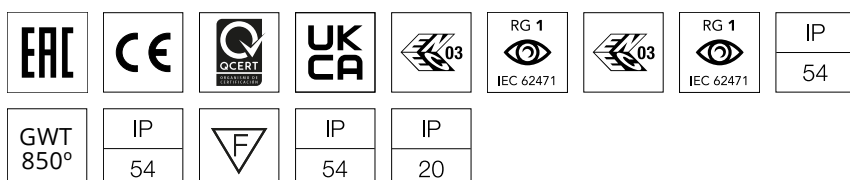

[BOOK AN APPOINTMENT](#)

Main specifications

Mounting	Ceiling recessed
Environments	Indoor dry location
Light Source Type	LED
LED type	LED array
Lamp category	LED
Number of heads	1
Power (W)	9.2
System power (W)	9.2
Source flux (lm)	908
System flux (lm)	545
Efficacy (lm/W)	59

Physical

Colour	Black
Trim	Yes
Orientation	Fixed
Recessed depth (mm)	81
Spot diameter (mm)	80
Net weight (kg)	0.24
IP internal	20
IP external	54

Download

Mounting instructions [↓ PDF](#)

Photometric Files

LDT / IES [↓ ZIP](#)

Technical Drawings

2D [↓ ZIP](#)

3D [↓ ZIP](#)

[↓ ZIP](#) Bim

Schematic light drawing

Luminous flux luminaire
545 lm (EXTREME CUT OFF)

Beam Angle: 26°

h(m)	E(lx)	D(m)
1	1095	0.59
2	274	1.19
3	122	1.78
4	68	2.37
5	44	2.97

Photometric

Lighting type	Indirect, Direct
Light distribution	Asymmetric
CCT (K)	2700
CRI>	90
McAdam steps (SDCM)	3
LED Life / Failure Ratio	L80B50
Beam angle C0-180 (°)	26
Beam angle C90-270 (°)	27
UGR _L	<19