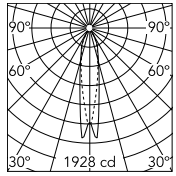

Physical

Colour	Chrome
Length (mm)	600
Cord colour	Black
Cord length (mm)	2700
Canopy colour	Black
Canopy dimension (mm)	101
Canopy height (mm)	111
Net weight (kg)	2.65
Package height (mm)	170
Package width (mm)	655
Package length (mm)	655
Package volume (m3)	0.07
IP internal	20

Schematic light drawing

Beam Angle: 20°

h(m)	E(lx)	D(m)
1	1929	0.36
2	482	0.72
3	214	1.08
4	121	1.44
5	77	1.80

Luminous flux luminaire
858 lm

Photometric

Light distribution	Roto symmetric
Extreme cut off	No