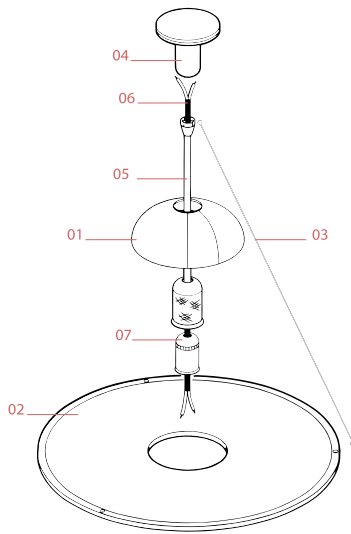

Spare Parts

01.	Reflector	RF00862
02.	Plexiglass diffuser	RF05806
03.	Frisbi steel wires (3 pieces)	RF06823
04.	Complete ceiling rose assembly	RF2500100
05.	Grid support with stem	RF01439
06.	2x1 2.7 mt black electrical cable	RF29648
07.	New version lamp holder	RF2500200

DOWNLOAD