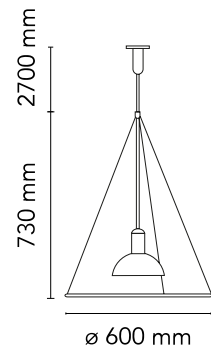

FLOS

F2500000 Chrome

Frisbi

Designed by Achille Castiglioni, 1978

Halogen - 105W

Suspension lamp providing direct, diffused and reflected light. Opaline polymethylmethacrylate (PMMA) injection-molded diffuser plate suspended by three fine steel cables. Polished, nickel-plated, and zapon-varnished stamped sheet metal reflector painted gloss-white inside. Black painted, injection-molded ABS ceiling fitting and rose.

Are you a professional and your project needs consulting and support?

[BOOK AN APPOINTMENT](#)

Main specifications

EAN	8059607016206
Mounting	Suspension
Environments	Indoor dry location
Light Source Type	Bulb
Lamp category	Halogen
Lamp holders	E27
Ilcos	HSGSR
Number of heads	1
Power (W)	105

Physical

Colour	Chrome
Length (mm)	600
Cord colour	Black
Cord length (mm)	2700
Canopy colour	Black
Canopy dimension (mm)	101
Canopy height (mm)	111
Net weight (kg)	2.65
Package height (mm)	170
Package width (mm)	655
Package length (mm)	655
Package volume (m3)	0.07
IP internal	20

Schematic light drawing

Beam Angle: 20°

h(m)	E(lx)	D(m)
1	1929	0.36
2	482	0.72
3	214	1.08
4	121	1.44
5	77	1.80

Luminous flux luminaire
858 lm

Photometric

Light distribution	Roto symmetric
Extreme cut off	No