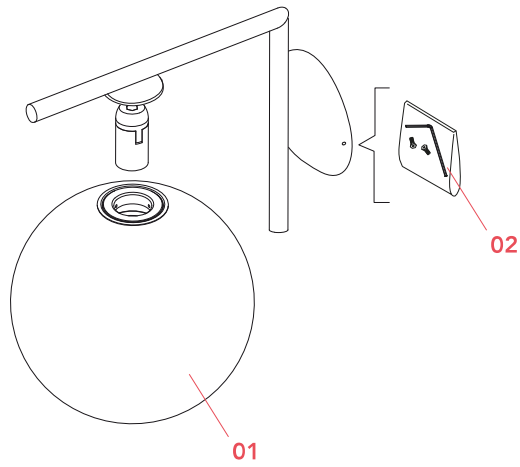

Spare Parts

01.	IC Lights 2 diffuser for brass version	F3137059
02.	Kit with screws and allen key	RF3160100

DOWNLOAD