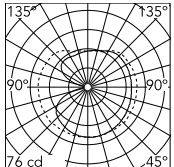

Physical

Colour	Brass
Length (mm)	281
Net weight (kg)	2.75
Package volume (m3)	0.08
IP internal	20

Download

[Mounting instructions](#) PDF

[Spare Parts](#) PDF

Photometric Files

[LDT / IES](#) LDT

Technical Drawings

[2D](#) ZIP

[3D](#) ZIP

[Bim](#) ZIP

Schematic light drawing

Luminous flux Luminaire
1252 lm

Photometric

Lighting type	Total
Light distribution	Asymmetric
Extreme cut off	No

Electrical