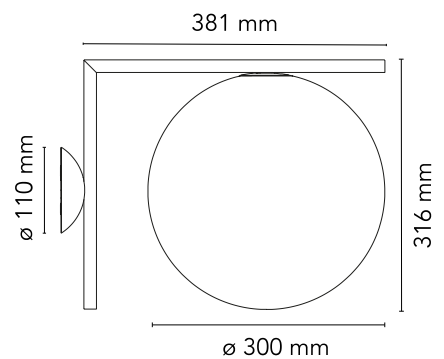

Are you a professional and your project needs consulting and support?

[BOOK AN APPOINTMENT](#)

Main specifications

Mounting	Ceiling and wall surface
Environments	Indoor dry location
Light Source Type	Bulb
Lamp category	Halogen
Lamp holders	E27
Ilcos	HSGS
Number of heads	1
Power (W)	205

Physical

Colour	Brass
Length (mm)	281
Net weight (kg)	2.75
Package volume (m3)	0.08
IP internal	20

Download

[Mounting instructions](#) PDF

[Spare Parts](#) PDF

Photometric Files

[LDT / IES](#) LDT

Technical Drawings

[2D](#) ZIP

[3D](#) ZIP

[Bim](#) ZIP

Schematic light drawing

Luminous flux Luminaire
1252 lm

Photometric

Lighting type	Total
Light distribution	Asymmetric
Extreme cut off	No

Electrical