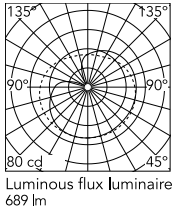

Schematic light drawing

Photometric

Lighting type	Total
Light distribution	Asymmetric
Extreme cut off	No

Electrical

Insulation class	I
Frequency (Hz)	50/60
Main voltage (Vac)	220-250
LED voltage Vf (Vdc)	null
Dimmable	Yes
Dimming interface	Remote Dimmable (Dimmer Not Included)
Batteries inside	No