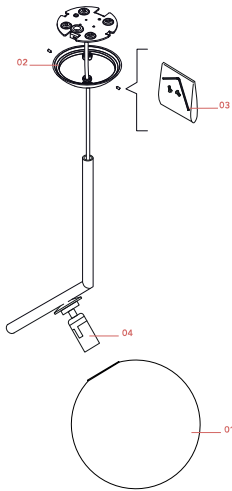

FLOS

F3175059 Brass

IC Lights S1

Designed by Michael Anastassiades, 2014

Halogen - 60W

Suspension lamp providing diffused light. Frame in brass, chrome or black. Blown glass opal diffuser.

Are you a professional and your project needs consulting and support?

Physical

Colour	Brass
Length (mm)	200
Cord colour	Black
Cord length (mm)	2700
Canopy colour	Brass
Canopy dimension (mm)	113
Canopy height (mm)	32
Net weight (kg)	1.75
Package volume (m3)	0.05
IP internal	20

RF32767

LED Lamp 9W E14 220-240V
2700K T28

NOT INCLUDED

RF32768

LED Lamp 9W E14 220-240V
3000K T28

Spare Parts

- | | | |
|-----|--|-----------|
| 01. | IC Lights 1 diffuser for brass version | F3136059 |
| 02. | S1/S2 brass ceiling rose assembly | RF3170359 |
| 03. | Kit with screws and allen key | RF3160100 |
| 04. | E14 lamp holder assembly | RF3170100 |