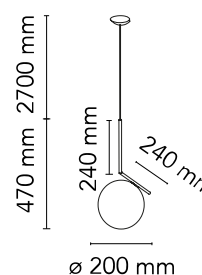

FLOS

F3175059 Brass

IC Lights S1

Designed by Michael Anastassiades, 2014

Halogen - 60W

Suspension lamp providing diffused light. Frame in brass, chrome or black. Blown glass opal diffuser.

Are you a professional and your project needs consulting and support?

BOOK AN APPOINTMENT

Main specifications

EAN	8059607003336
Mounting	Suspension
Environments	Indoor dry location
Light Source Type	Bulb
Lamp category	Halogen
Lamp holders	E14
Iicos	HSGS
Number of heads	1
Power (W)	60

Physical

Colour	Brass
Length (mm)	200
Cord colour	Black
Cord length (mm)	2700
Canopy colour	Brass
Canopy dimension (mm)	113
Canopy height (mm)	32
Net weight (kg)	1.75
Package volume (m3)	0.05
IP internal	20