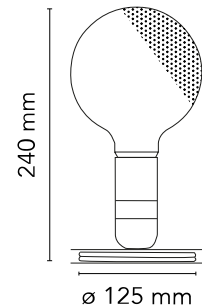

FLOS

 F3299075 Orange

Lampadina

Designed by Achille Castiglioni, 1972

LED retrofit - 5W - 241lm - 2700K

Table lamp providing direct, diffused light. Anodized aluminum base serves to contain excess power cord. Bakelite lamp-holder, painted to match the switch in the orange and black colors. Clear globe lamp is partially sandblasted to diffuse the light.

Are you a professional and your project needs consulting and support?

[BOOK AN APPOINTMENT](#)

Main specifications

| | |
|-------------------|---------------------|
| EAN | 8059607033319 |
| Mounting | Table |
| Environments | Indoor dry location |
| Light Source Type | Bulb |
| Lamp category | LED retrofit |
| Lamp type | G125 |
| Lamp holders | E27 |
| Bulb finish | Semifrosted |
| Number of heads | 1 |
| Power (W) | 5 |
| System flux (lm) | 241 |

Physical

| | |
|---------------------|--------|
| Colour | Orange |
| Length (mm) | 125 |
| Cord colour | Black |
| Cord length (mm) | 2300 |
| Net weight (kg) | 0.35 |
| Package height (mm) | 250 |
| Package width (mm) | 140 |
| Package length (mm) | 145 |
| Package volume (m3) | 0.01 |
| IP internal | 20 |