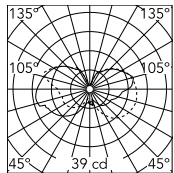

Physical

| | |
|---------------------|--------|
| Colour | Orange |
| Length (mm) | 125 |
| Cord colour | Black |
| Cord length (mm) | 2300 |
| Net weight (kg) | 0.35 |
| Package height (mm) | 250 |
| Package width (mm) | 140 |
| Package length (mm) | 145 |
| Package volume (m3) | 0.01 |
| IP internal | 20 |

Download

Mounting instructions [↓ PDF](#)

Photometric Files

LDT / IES [↓ LDT](#)

Technical Drawings

2D [↓ ZIP](#)

3D [↓ ZIP](#)

Schematic light drawing