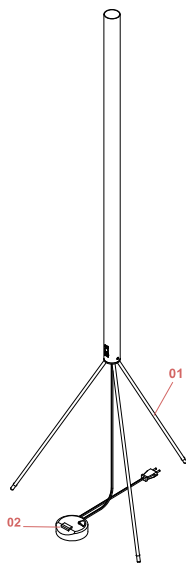

FLOS

 F3772035 Red

Luminator

Designed by Achille and Pier Giacomo Castiglioni, 1954

Floor lamp providing indirect light. Bulb with reflector. Iron stem with painted finish. Painted galvanized metal legs.

Are you a professional and your project needs consulting and support?

Physical

Colour	Red
Length (mm)	500
Cord colour	Black
Cord length (mm)	2800
Net weight (kg)	3.7
Package height (mm)	120
Package width (mm)	1515
Package length (mm)	140
Package volume (m3)	0.03
IP internal	20

Notes

Dimmable Switch included

Bulbs

NOT INCLUDED

RF32366

LED Lamp 12W E27 220-240V

2700K R125

Spare Parts

- 01. Leg with Ring for Luminator Black RF3770231
- 02. Led rondo' dimmer 220/240v 40-250w 4-100w RF28045

DOWNLOAD

RF3770231

Leg with Ring for Luminator Black

RF28045

Led rondo' dimmer 220/240v 40-250w 4-100w