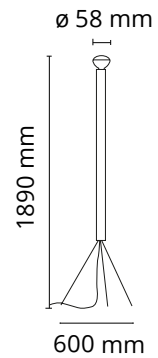

FLOS

 F3772035 Red

Luminator

Designed by Achille and Pier Giacomo Castiglioni, 1954

Floor lamp providing indirect light. Bulb with reflector. Iron stem with painted finish. Painted galvanized metal legs.

Are you a professional and your project needs consulting and support?

[BOOK AN APPOINTMENT](#)

Main specifications

EAN	8059607047064
Mounting	Floor
Environments	Indoor dry location
Light Source Type	Bulb
Lamp category	Halogen
Lamp holders	E27
Ilcos	HSGSR
Number of heads	1
Power (W)	105

Physical

Colour	Red
Length (mm)	500
Cord colour	Black
Cord length (mm)	2800
Net weight (kg)	3.7
Package height (mm)	120
Package width (mm)	1515
Package length (mm)	140
Package volume (m3)	0.03
IP internal	20