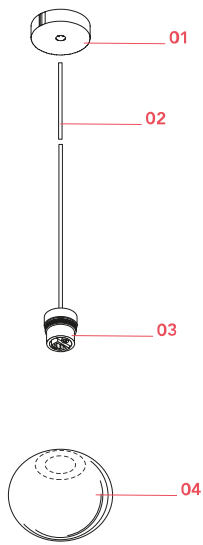

## Mini Glo-Ball Suspension

Designed by Jasper Morrison, 2006

Halogen - 25W

Suspension lamp providing diffused light. Diffuser consisting of an externally acidetched, hand blown, flashed opaline glass. White painted, injection-molded PPS lamp-holder support.

### Physical

Colour	White
Length (mm)	120
Cord colour	Clear
Cord length (mm)	2700
Canopy colour	White
Canopy dimension (mm)	80
Canopy height (mm)	23
Net weight (kg)	0.67
Package height (mm)	190
Package width (mm)	190
Package length (mm)	190
Package volume (m3)	0.01
IP internal	20

## Schematic light drawing

Luminous flux luminaire  
460 lm

## Spare Parts

- |     |  |           |
|-----|--|-----------|
| 01. | S1 ceiling rose assembly                               | RF6256001 |
| 02. | 5 meter sil/fep 2x0,75<br>transparent electrical cable | RF4190200 |
| 03. | G9 5600 lamp holder                                    | RF12818   |
| 04. | Mini Glo-Ball Suspension new<br>diffuser assembly      | RF4195200 |