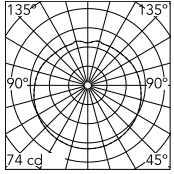

### Physical

Colour	White
Length (mm)	120
Cord colour	Clear
Cord length (mm)	2700
Canopy colour	White
Canopy dimension (mm)	80
Canopy height (mm)	23
Net weight (kg)	0.67
Package height (mm)	190
Package width (mm)	190
Package length (mm)	190
Package volume (m3)	0.01
IP internal	20

### Technical Drawings

[2D](#)  ZIP

[3D](#)  ZIP

[Bim](#)  ZIP

## Schematic light drawing

Luminous flux luminaire  
460 lm

## Photometric

Light distribution	Roto symmetric
Extreme cut off	No