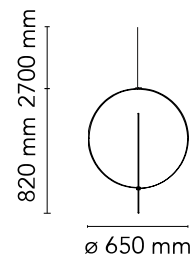

FLOS

F4633009 White

Overlap Suspension 1

Designed by Michael Anastassiades, 2018

Halogen - 105W

Suspended lamp with diffused light. Internal structure in white powder painted steel. Resin diffuser Cocoon sprayed on the structure, with a transparent protection created by spraying at the end of the machining, ring for substitution of printed steel diffuser in Polished, Gold-plated "Galvanic" finish. Die-cast rose in Zama Polished and Gold-plated "Galvanic" finish.

Are you a professional and your project needs consulting and support?

[BOOK AN APPOINTMENT](#)

Main specifications

EAN	8059607020098
Mounting	Suspension
Environments	Indoor dry location
Light Source Type	Bulb
Lamp category	Halogen
Lamp holders	E27
Ilcos	HSGS
Number of heads	1
Power (W)	105

Physical

Colour	White
Length (mm)	655
Cord colour	White
Cord length (mm)	2700
Canopy colour	Gold
Canopy dimension (mm)	113
Canopy height (mm)	32
Net weight (kg)	5.6
Package height (mm)	1000
Package width (mm)	650
Package length (mm)	650
Package volume (m3)	0.42
IP internal	20