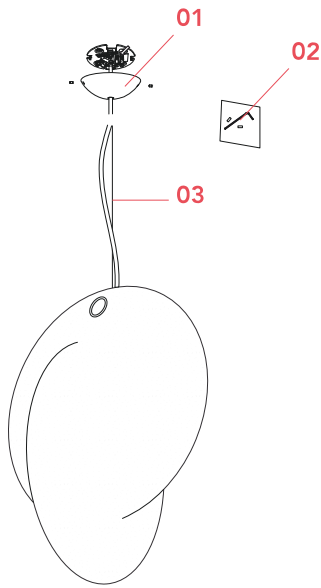

FLOS

F4633009 White

Overlap Suspension 1

Designed by Michael Anastassiades, 2018

Halogen - 105W

Suspended lamp with diffused light. Internal structure in white powder painted steel. Resin diffuser Cocoon sprayed on the structure, with a transparent protection created by spraying at the end of the machining, ring for substitution of printed steel diffuser in Polished, Gold-plated "Galvanic" finish. Die-cast rose in Zama Polished and Gold-plated "Galvanic" finish.

Physical

Colour	White
Length (mm)	655
Cord colour	White
Cord length (mm)	2700
Canopy colour	Gold
Canopy dimension (mm)	113
Canopy height (mm)	32
Net weight (kg)	5.6
Package height (mm)	1000
Package width (mm)	650
Package length (mm)	650
Package volume (m3)	0.42
IP internal	20

Bulbs

NOT INCLUDED

RF32288

LED Lamp E27 15W 2700K T38

NOT INCLUDED

RF32289

LED Lamp E27 15W 3000K T38

Spare Parts

- | | | |
|-----|---|-----------|
| 01. | Complete rose | RF4630159 |
| 02. | Kit with screws and allen key | RF3160100 |
| 03. | 4mt steel wire Ø1,2 with 19
winded wires | RF01089 |
| 03. | 3 mt steel cable ø1,2 with 19
winded wires | RF29665 |