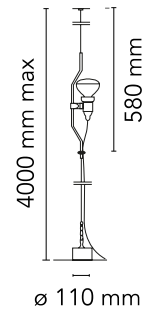

FLOS

■ F5400030 Black

Parentesi

Designed by Achille Castiglioni and Pio Manzu, 1971

Halogen - 150W

Lamp providing direct light. Lamp moves vertically via sliding of a painted or nickel-plated shaped steel tube on a ceiling-to-floor steel cable (4000 mm long). Fixture head made of injection-molded black elastomer housing a switch. Length of power cord from lamp-holder 4000 mm. Net weight 3 kg.

Are you a professional and your project needs consulting and support?

BOOK AN APPOINTMENT

Main specifications

EAN	8059607020272
Mounting	Suspension
Environments	Indoor dry location
Light Source Type	Bulb
Lamp category	Halogen
Lamp holders	E27
Ilcos	HSGSR
Number of heads	1
Power (W)	150

Physical

Colour	Black
Length (mm)	110
Cord colour	Black
Cord length (mm)	4000
Canopy colour	Black
Canopy dimension (mm)	64
Canopy height (mm)	20
Net weight (kg)	3.2
Package height (mm)	90
Package width (mm)	150
Package length (mm)	610
Package volume (m3)	0.01
IP internal	20