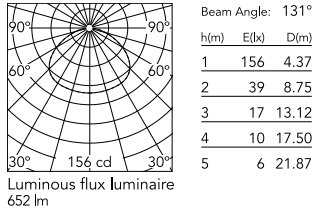

Schematic light drawing

Photometric

Light distribution	Symmetric
Extreme cut off	No

Electrical

Insulation class	II
Frequency (Hz)	50/60
Main voltage (Vac)	220-250
LED voltage Vf (Vdc)	null
Dimmable	Yes
Dimming interface	Switch Integrated (Remote Dimmable)
Plug type	Type C
Batteries inside	No