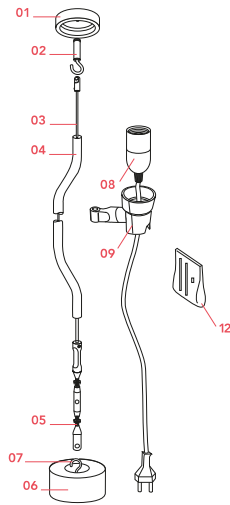

FLOS

■ F5400030 Black

Parentesi

Designed by Achille Castiglioni and Pio Manzu, 1971

Halogen - 150W

Lamp providing direct light. Lamp moves vertically via sliding of a painted or nickel-plated shaped steel tube on a ceiling-to-floor steel cable (4000 mm long). Fixture head made of injection-molded black elastomer housing a switch. Length of power cord from lamp-holder 4000 mm. Net weight 3 kg.

Physical

Colour	Black
Length (mm)	110
Cord colour	Black
Cord length (mm)	4000
Canopy colour	Black
Canopy dimension (mm)	64
Canopy height (mm)	20
Net weight (kg)	3.2
Package height (mm)	90
Package width (mm)	150
Package length (mm)	610
Package volume (m3)	0.01
IP internal	20

NOT INCLUDED

RF35355

LED Lamp 13W E27 220-240V
2700K R125

Spare Parts

01.	Complete black rose	RF5400130
02.	Anchor hook screw	RF06745
03.	Parentesi 4m steel cable	RF01442
03.	Parentesi 6m steel cable	RF01444
04.	Black tube	RF02600
05.	Parentesi inox turnbuckle & grub screw	RF01438
06.	Base for Parentesi & Pasentesi D	RF5601600
07.	Hook + nut	RF06747
08.	Parentesi switch assembly	RF04633
09.	Parentesi rubber support	RF35511
12.	Kit wire ties and screw	RF5600200