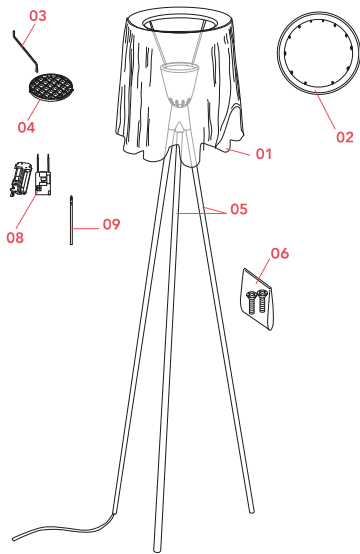

## Schematic light drawing

## Spare Parts

- |     |                                    |           |
|-----|------------------------------------|-----------|
| 01. | Rosy Angelis diffuser assembly     | F6162009  |
| 02. | Diffuser ring nut                  | RF05257   |
| 03. | Protection grid support            | RF02179   |
| 04. | Protection grid                    | RF05251   |
| 05. | Conical grey leg                   | RF02787   |
| 06. | Accessory kit for leg installation | RF6160200 |
| 07. | Rosy Angelis cup                   | RF05250   |
| 08. | Pcb dimmer with small drive shaft  | RF04030   |
| 09. | Anodized aluminium rod for dimmer  | RF02178   |