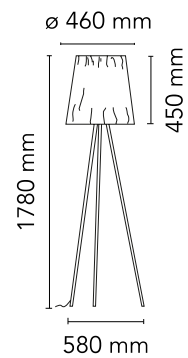

### Physical

|                     |       |
|---------------------|-------|
| Colour              | Grey  |
| Length (mm)         | 460   |
| Cord colour         | Black |
| Cord length (mm)    | 2500  |
| Net weight (kg)     | 1.47  |
| Package volume (m3) | 0.07  |
| IP internal         | 20    |