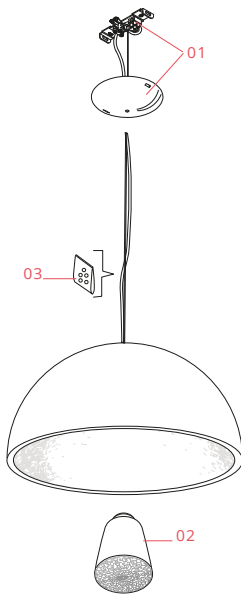

FLOS

■ F0001031 Matte Black

Skygarden 1

Designed by Marcel Wanders, Marcel Wanders studio, 2007

Halogen - 105W

Suspension luminaire providing diffused lighting. Hemispherical, mechanically-processed cast plaster diffuser, painted white inside. Outer finish: rust, glossy black, glossy white or matte gold. Plaster diffuser support in die-cast aluminum alloy, liquid-painted white. Molded upper bushing in die-cast, polished aluminum alloy, protected with transparent paint on the entire visible part. Upper cable gland and blocking ring nut in black injection-molded PC (polycarbonate). Shaped, galvanized adjustment screws. Transparent, injection-molded, upper and lower silicone shock absorbers. Lamp holder and fixing support in black injection-molded PPS (polyphenylene sulfide). Flashed and blown opal glass diffuser. Molded fixing ring nut in die-cast aluminum alloy with alodine plating. Skygarden 1 frieze in photo-etched and mechanically drawn AISI 304 steel. Molded and galvanized steel ceiling attachment Gray, injection-molded PA6 (Nylon) rose.

Physical

Colour	Matte Black
Length (mm)	600
Cord colour	Clear
Cord length (mm)	2700
Canopy colour	Matte Black
Canopy dimension (mm)	146
Canopy height (mm)	36
Net weight (kg)	13
Package height (mm)	435
Package width (mm)	730
Package length (mm)	730
Package volume (m3)	0.23
IP internal	20

Bulbs

NOT INCLUDED

RF29388

LED T46 Lamp E27 20W 2700K

Dimmable

Spare Parts

- | | | |
|-----|----------------------------------|-----------|
| 01. | Opal black ceiling rose assembly | RF6410431 |
| 02. | Skygarden 1 glass diffuser | RF6410100 |
| 03. | Kit of 5 or rings | RF05382 |