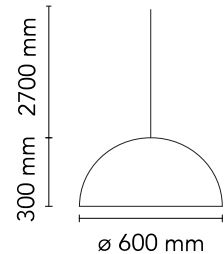

FLOS

■ F0001031 Matte Black

Skygarden 1

Designed by Marcel Wanders, Marcel Wanders studio, 2007

Halogen - 105W

Suspension luminaire providing diffused lighting. Hemispherical, mechanically-processed cast plaster diffuser, painted white inside. Outer finish: rust, glossy black, glossy white or matte gold. Plaster diffuser support in die-cast aluminum alloy, liquid-painted white. Molded upper bushing in die-cast, polished aluminum alloy, protected with transparent paint on the entire visible part. Upper cable gland and blocking ring nut in black injection-molded PC (polycarbonate). Shaped, galvanized adjustment screws. Transparent, injection-molded, upper and lower silicone shock absorbers. Lamp holder and fixing support in black injection-molded PPS (polyphenylene sulfide). Flashed and blown opal glass diffuser. Molded fixing ring nut in die-cast aluminum alloy with alodine plating. Skygarden 1 frieze in photo-etched and mechanically drawn AISI 304 steel. Molded and galvanized steel ceiling attachment Gray, injection-molded PA6 (Nylon) rose.

Physical

Colour	Matte Black
Length (mm)	600
Cord colour	Clear
Cord length (mm)	2700
Canopy colour	Matte Black
Canopy dimension (mm)	146
Canopy height (mm)	36
Net weight (kg)	13
Package height (mm)	435
Package width (mm)	730
Package length (mm)	730
Package volume (m3)	0.23
IP internal	20