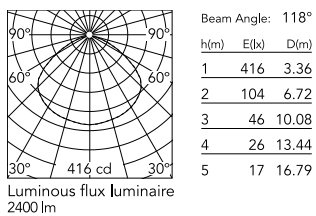

Schematic light drawing